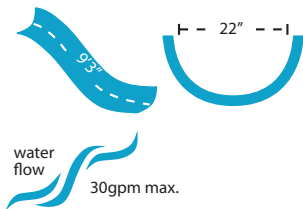

Flume Details