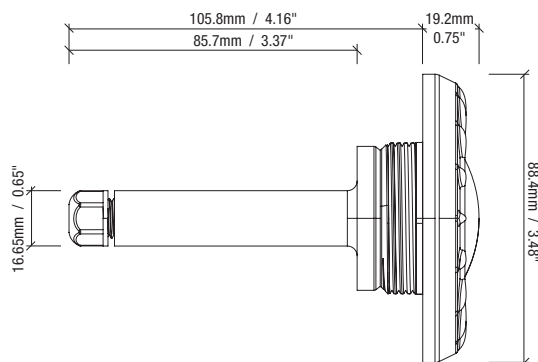

- PowerPass® Wireless Technology enabled
- 3 whites in 1 light (Cool White, Classic White, Warm White)
- 12VAC 9W LED light for gunite, vinyl liner and fiberglass pools
- Low profile wireless lamp
- Designed for use with standard 1.5" wall fittings and conduit down to 0.75"
- Available in length of 80' or 150', as single units or as a combo pack with RGB Mod-Lite lamp module
- (5) colored trim plates in (2) different shapes (square and round) for a total of (10) options for maximum customization
- 3-year warranty
- ETL Listed — Conforms to UL676, certified to CSA C22.2 #89
- U.S. Patent No. 11,326,363