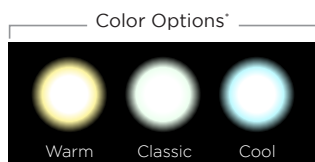

MOD-LITE® MultiWhite™

PowerPass® Wireless

Finally. 3 Whites in 1 Light.

Mod-Lite® MultiWhite™ is the newest revolution in white LED lighting.

MultiWhite is a one-of-a-kind lighting product, as it is the ONLY light with three distinct shades of white in one physical light. Select between Cool White, Classic White and Warm White to create the ambiance or desired mood of your choice.

- PowerPass® Wireless Technology enabled
- 3 whites in 1 light (Cool White, Classic White, Warm White)
- 12VAC 9W LED light for gunite, vinyl liner and fiberglass pools
- Low profile wireless lamp
- Designed for use with standard 1.5" wall fittings and conduit down to 0.75"
- Available in length of 80' or 150', as single units or as a combo pack with RGB Mod-Lite lamp module
- (5) colored trim plates in (2) different shapes (square and round) for a total of (10) options for maximum customization
- 3-year warranty
- ETL Listed — Conforms to UL676, certified to CSA C22.2 #89
- U.S. Patent No. 11,326,363

*Actual white shades will vary upon pool interior colors