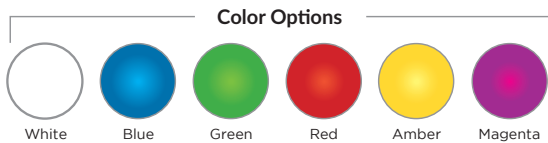

kēlo[®]XL LED Light

The kēloXL is a 12VAC 10" class LED pool light for gunite, fiberglass and vinyl liner pools.

- Low profile design
- RGB color model (38W)
- White only model (42W)
 - 2,395 lumens and is equivalent to 300W incandescent light
- No bonding or grounding required
- Corrosion resistant, sealed design
- Diamond pattern lens
- 80' and 150' cord options with built-in cord keeper
- Trim plate available in White or Gray
- Color functionality:
 - (6) colors (white, blue, green, red, amber, magenta)
 - and (2) light shows
- 3 year warranty
- ETL Listed – Conforms to UL676
- Certified to CSA C22.2 #89
- Compatible with most S.R.Smith transformers excluding WIR-Tran and SRS-TX-30

Part No.	Description
KLED-C-XL-80	kēloXL 38W RGB LED 10" Light, 80' cord, White Trim Plate
KLED-C-XL-150	kēloXL 38W RGB LED 10" Light, 150' cord, White Trim Plate
KLED-W-XL-80	kēloXL 42W White LED 10" Light, 80' cord, White Trim Plate
KLED-W-XL-150	kēloXL 42W White LED 10" Light, 150' cord, White Trim Plate
KLED-C-XL-G-80	kēloXL 38W RGB LED 10" Light, 80' cord, Gray Trim Plate
KLED-C-XL-G-150	kēloXL 38W RGB LED 10" Light, 150' cord, Gray Trim Plate
KLED-W-XL-G-80	kēloXL 42W White LED 10" Light, 80' cord, Gray Trim Plate
KLED-W-XL-G-150	kēloXL 42W White LED 10" Light, 150' cord, Gray Trim Plate