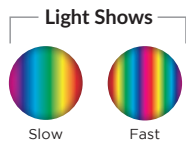

kēlo[®]XL LED Light

The kēloXL is a 12VAC 10" class LED pool light for gunite, fiberglass and vinyl liner pools.

- Low profile design
- RGB color model (38W)
- White only model (42W)
 - 2,395 lumens and is equivalent to 300W incandescent light
- No bonding or grounding required
- Corrosion resistant, sealed design
- Diamond pattern lens
- 80' and 150' cord options with built-in cord keeper
- Trim plate available in White or Gray
- Color functionality:
 - (6) colors (white, blue, green, red, amber, magenta)
 - and (2) light shows
- 3 year warranty
- ETL Listed – Conforms to UL676
- Certified to CSA C22.2 #89
- Compatible with most S.R.Smith transformers excluding WIR-Tran and SRS-TX-30

Part No.	Description
KLED-C-XL-80	kēloXL 38W RGB LED 10" Light, 80' cord, White Trim Plate
KLED-C-XL-150	kēloXL 38W RGB LED 10" Light, 150' cord, White Trim Plate
KLED-W-XL-80	kēloXL 42W White LED 10" Light, 80' cord, White Trim Plate
KLED-W-XL-150	kēloXL 42W White LED 10" Light, 150' cord, White Trim Plate
KLED-C-XL-G-80	kēloXL 38W RGB LED 10" Light, 80' cord, Gray Trim Plate
KLED-C-XL-G-150	kēloXL 38W RGB LED 10" Light, 150' cord, Gray Trim Plate
KLED-W-XL-G-80	kēloXL 42W White LED 10" Light, 80' cord, Gray Trim Plate
KLED-W-XL-G-150	kēloXL 42W White LED 10" Light, 150' cord, Gray Trim Plate