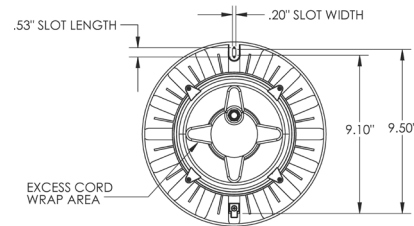

kēlo[®]XL LED Light

The kēloXL is a 12VAC 10" class LED pool light for gunite, fiberglass and vinyl liner pools.

- Low profile design
- RGB color model (38W)
- White only model (42W)
 - 2,395 lumens and is equivalent to 300W incandescent light
- No bonding or grounding required
- Corrosion resistant, sealed design
- Diamond pattern lens
- 80' and 150' cord options with built-in cord keeper
- Trim plate available in White or Gray
- Color functionality:
 - (6) colors (white, blue, green, red, amber, magenta)
 - and (2) light shows
- 3 year warranty
- ETL Listed – Conforms to UL676
- Certified to CSA C22.2 #89
- Compatible with most S.R.Smith transformers excluding WIR-Tran and SRS-TX-30

Part No.	Description
KLED-C-XL-80	kēloXL 38W RGB LED 10" Light, 80' cord, White Trim Plate
KLED-C-XL-150	kēloXL 38W RGB LED 10" Light, 150' cord, White Trim Plate
KLED-W-XL-80	kēloXL 42W White LED 10" Light, 80' cord, White Trim Plate
KLED-W-XL-150	kēloXL 42W White LED 10" Light, 150' cord, White Trim Plate
KLED-C-XL-G-80	kēloXL 38W RGB LED 10" Light, 80' cord, Gray Trim Plate
KLED-C-XL-G-150	kēloXL 38W RGB LED 10" Light, 150' cord, Gray Trim Plate
KLED-W-XL-G-80	kēloXL 42W White LED 10" Light, 80' cord, Gray Trim Plate
KLED-W-XL-G-150	kēloXL 42W White LED 10" Light, 150' cord, Gray Trim Plate