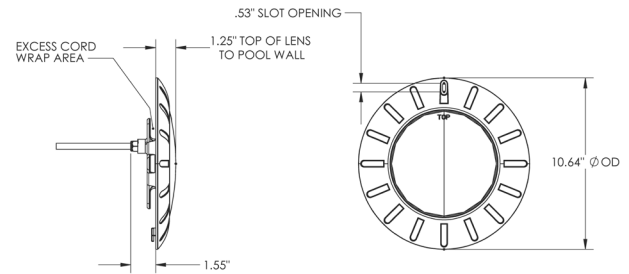

kēlo[®]XL LED Light

The kēloXL is a 12VAC 10" class LED pool light for gunite, fiberglass and vinyl liner pools.

- Low profile design
- RGB color model (38W)
- White only model (42W)
 - 2,395 lumens and is equivalent to 300W incandescent light
- No bonding or grounding required
- Corrosion resistant, sealed design
- Diamond pattern lens
- 80' and 150' cord options with built-in cord keeper
- Trim plate available in White or Gray
- Color functionality:
 - (6) colors (white, blue, green, red, amber, magenta)
 - and (2) light shows
- 3 year warranty
- ETL Listed – Conforms to UL676
- Certified to CSA C22.2 #89
- Compatible with most S.R.Smith transformers excluding WIR-Tran and SRS-TX-30

Part No.	Description
KLED-C-XL-80	kēloXL 38W RGB LED 10" Light, 80' cord, White Trim Plate
KLED-C-XL-150	kēloXL 38W RGB LED 10" Light, 150' cord, White Trim Plate
KLED-W-XL-80	kēloXL 42W White LED 10" Light, 80' cord, White Trim Plate
KLED-W-XL-150	kēloXL 42W White LED 10" Light, 150' cord, White Trim Plate
KLED-C-XL-G-80	kēloXL 38W RGB LED 10" Light, 80' cord, Gray Trim Plate
KLED-C-XL-G-150	kēloXL 38W RGB LED 10" Light, 150' cord, Gray Trim Plate
KLED-W-XL-G-80	kēloXL 42W White LED 10" Light, 80' cord, Gray Trim Plate
KLED-W-XL-G-150	kēloXL 42W White LED 10" Light, 150' cord, Gray Trim Plate