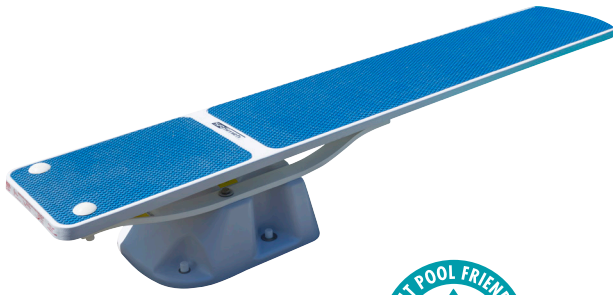

# TRUETREAD™

REINVENTING THE DIVING BOARD

S.R.Smith has reinvented the diving board category with a unique, patent pending design: **the TrueTread™ Diving Board Series**. These stylish diving boards make an old favorite new again with a modern, sporty look that provides an exceptional launching grip. TrueTread is a durable, marine grade composite material that stands up to salt, sun and hours of fun. Compatible with multiple S.R.Smith stands, TrueTread Diving Boards are an ideal upgrade that makes the diving board experience new again.

## TrueTread™ Diving Board Series

- ◆ Ideal replacement board
- ◆ Available in 6' and 8' lengths
- ◆ Salt Pool Friendly
- ◆ Long-lasting, durable anti-slip surface
- ◆ Modern, sporty look
- ◆ Available in 4 colors
- ◆ Adds a dramatic look to the pool environment
- ◆ New earth-tone options

### COLOR OPTIONS

BLUE

RED

GRAY

TAN

**AVAILABLE  
MARCH 2018**

All TrueTread™ colors are available on white stands, with gray and tan available on complementary earth tone stand colors.

### COMPATIBLE WITH:

Cantilever\*

Flyte Deck II

Salt Pool  
Jump System

Supreme\*

U-Frame\*

\*BASE IS NOT SALT FRIENDLY