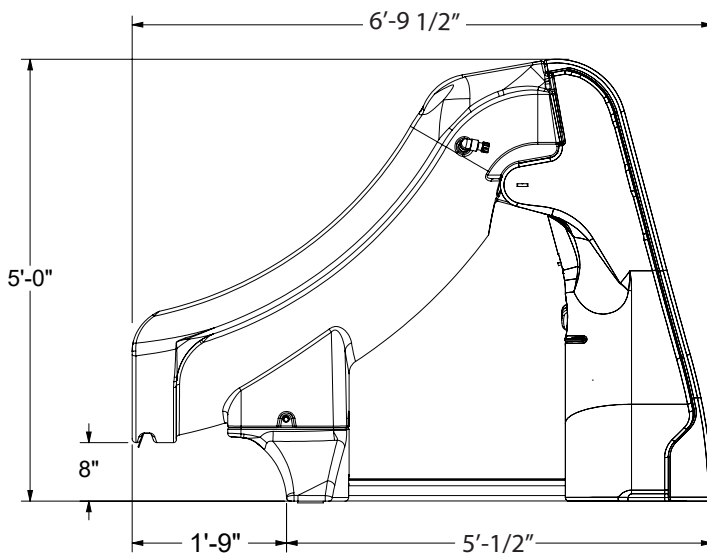

Slide Away®

The Safe Removable Pool Slide

Introducing SlideAway®, the safe removable in-ground pool slide from S.R.Smith. SlideAway combines safety, fun and durability in a slide that can be easily set-up and removed from the deck in just minutes. SlideAway is the first fully CPSC compliant pool slide that doesn't have to be permanently affixed to the pool deck.

SRSmith®

SlideAway®

REMOVEABLE POOL SLIDE

- First CPSC compliant removable and portable pool slide, meeting federal safety standards for 48 individual tests
- Available in colors to compliment the pool and patio areas (Taupe and Gray)
- Comes partially assembled and includes an easy to use dolly to roll SlideAway on and off the pool deck
- 3' x 6'7" deck space required
- Easy to set-up and store away in shed or garage
- Fully rotomolded construction provides strength and durability for years to come
- Enclosed, textured steps and integrated hand-holds for added safety
- Designed for children up to 125 lbs/57 kg
- Salt pool friendly
- Built-in UV inhibitors to resist fading
- Intended for in-ground residential swimming pools only
- Made in the USA

Part No.	Description
SHIPPING	155 lbs - 39"L x 54"W x 89" H 70 kg - 99cm x 137cm x 226cm
660-209-5810	SlideAway Removable Pool Slide - Taupe
660-209-5820	SlideAway Removable Pool Slide - Gray