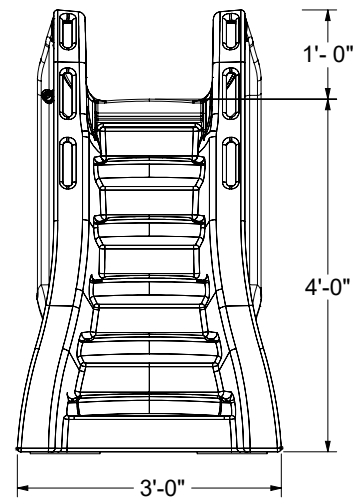

SRSmith®

SlideAway®

REMOVEABLE POOL SLIDE

- First CPSC compliant removable and portable pool slide, meeting federal safety standards for 48 individual tests
- Available in colors to compliment the pool and patio areas (Taupe and Gray)
- Comes partially assembled and includes an easy to use dolly to roll SlideAway on and off the pool deck
- 3' x 6'7" deck space required
- Easy to set-up and store away in shed or garage
- Fully rotomolded construction provides strength and durability for years to come
- Enclosed, textured steps and integrated hand-holds for added safety
- Designed for children up to 125 lbs/57 kg
- Salt pool friendly
- Built-in UV inhibitors to resist fading
- Intended for in-ground residential swimming pools only
- Made in the USA

Part No.	Description
SHIPPING	155 lbs - 39"L x 54"W x 89" H 70 kg - 99cm x 137cm x 226cm
660-209-5810	SlideAway Removable Pool Slide - Taupe
660-209-5820	SlideAway Removable Pool Slide - Gray