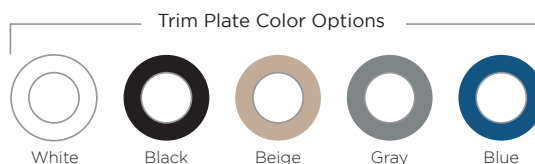

Part No.	Description
MLED-C-80	(1) Mod-Lite 7 Watt RGB LED Light, 80' Cord
MLED-C-80-PK10	(10) Mod-Lite 7 Watt RGB LED Lights, 80' Cord
MLED-C-150	(1) Mod-Lite 7 Watt RGB LED Light, 150' Cord
MLED-C-150-PK8	(8) Mod-Lite 7 Watt RGB LED Lights, 150' Cord
MLED-LM-C	Mod-Lite 7 Watt RGB LED Replacement Lamp

800.824.4387

srsmith.com