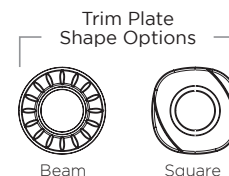

Part No.	Description
MLED-C-80	(1) Mod-Lite 7 Watt RGB LED Light, 80' Cord
MLED-C-80-PK10	(10) Mod-Lite 7 Watt RGB LED Lights, 80' Cord
MLED-C-150	(1) Mod-Lite 7 Watt RGB LED Light, 150' Cord
MLED-C-150-PK8	(8) Mod-Lite 7 Watt RGB LED Lights, 150' Cord
MLED-LM-C	Mod-Lite 7 Watt RGB LED Replacement Lamp