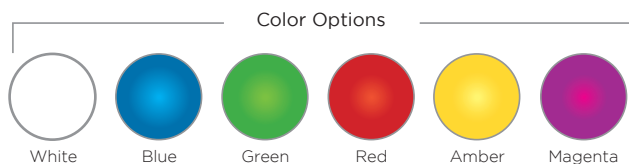

SCAN THE CODE TO SEE MOD-LITE IN ACTION OR VISIT MOD-LITE.COM

* Available With poolLUX Premier