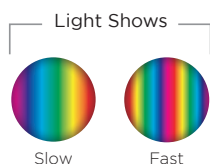

SCAN THE CODE TO SEE MOD-LITE IN ACTION OR VISIT MOD-LITE.COM

* Available With poolLUX Premier