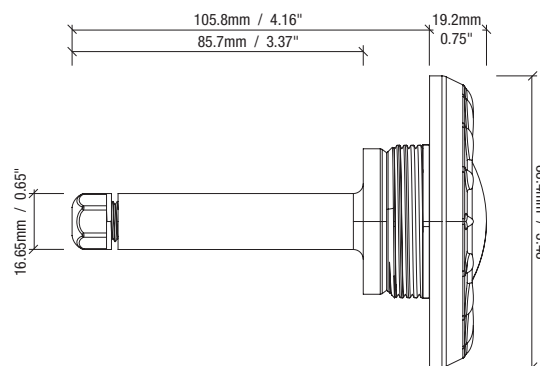

- PowerPass[®] Wireless Technology enabled
- 12VAC 7 Watt LED light for gunite, vinyl liner, and fiberglass pools and spas
- Low profile wireless lamp
- Designed for use with standard 1.5" wall fittings and conduit down to 0.75"
- Available in lengths of 80' or 150' as single units or in bulk packs
- No earth bonding required
- Color functions:
 - Advanced color functionality with poolLUX Premier: (49) color variations and 4 levels of dimming via wireless remote
 - 12V controls: (6) colors (white, blue, green, red, amber, magenta), and (2) light shows (fast/slow)
- (5) colored trim plates in (2) different shapes (square and round) for a total of (10) options for maximum customization
- 3 year warranty
- ETL Listed – Conforms to UL676, certified to CSA C22.2 #89
- U.S. Patent No. 11,326,363