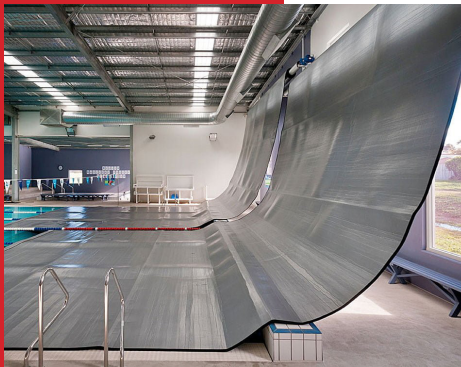

kēlo® XL

Our new kēloXL light is the perfect fit for large 10" light replacements. LED technology powers performance and efficiency; a low profile design improves aesthetics, smooths light distribution and can be retrofitted to most existing niches. Additionally, our polymeric construction and ultrasonically welded housing means no leaking and no bonding!

ACCESS

NEW!

MultiLift2

The MultiLift2 with its field reversible seating design brings increased performance and flexibility to our best selling flange mount series.

- 81% improvement in Deck to Water Level capacity (8" to 14.5")
- 38% increase in Minimum Setback Clearance (3.25" to 4.5")
- 240% increase in the Maximum Setback Clearance (1.25" to 4.25")

THERMAL POOL COVER AUTO ROLLERS

For facilities where deck space is constrained our new Wall Mounted Roller fits the bill. Mounted up and out of the way this new roller enables the use of our energy saving thermal pool covers without losing deck space. And since the roller is automated, removing and deploying the cover is easy via our wireless remote control.

Additional automated options will also be available in an underbench design and a hidden in-deck design.

STARK BULKHEADS

Stark Bulkheads, now part of the S.R.Smith commercial portfolio, has been the durability leader for decades in the manufacturing of monolithic composite bulkheads. The Stark air chamber system makes moving a bulkhead fast, easy and simple.