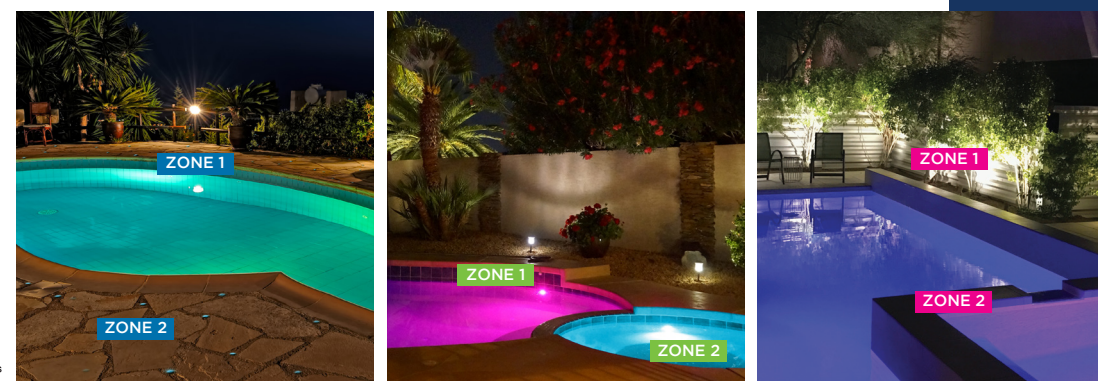

Our poolLUX® Plus2 with wireless control powers 2 zones of lighting that can be operated independently or in unison.