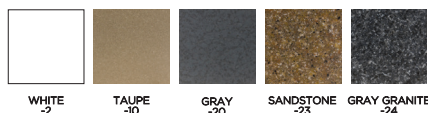

			
R-Series™ Lounger	Deep Water Lounger	Rocking Lounge Chair	In-Pool Table
up to 12" Shelf Depth	up to 15" Shelf Depth	up to 12" Shelf Depth	up to 15" Shelf Depth

COLOR OPTIONS

DESTINATION SERIES™ ROCKING LOUNGE CHAIR