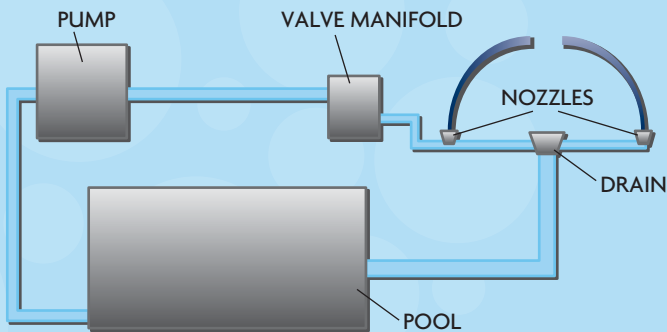

WETDEK IS AN INTERACTIVE WATER PLAYGROUND THAT DOUBLES AS A BACKYARD WATER FEATURE.

The WetDek comes in a 6, 9, or 12 jet configuration and actively shoots water into the air up to 6' high. All water activity is managed by a proprietary control system that provides five unique programs, four that keep the jet action inviting and one that keeps the water clean.

POOLSIDE FUN

Add a dash of splash next to your new or existing pool. With the WetDek pool kit you can add another layer of fun to your pool.

SOOTHING WATER FEATURE

When playtime is over and you just want to relax, then use your WetDek as a soothing water feature.

STAND-ALONE KIT

Stand-alone kit includes jets, valves, drain, water reservoir, inline chlorinator, filter, pump, and pre-programmed controller. All piping runs, surfacing material, electrical work and final system testing to be performed by the installing contractor.

POOL KIT

Pool kit includes jets, valves, drain, and pre-programmed controller. All piping runs, surfacing material, electrical work and final system testing to be performed by the installing contractor.