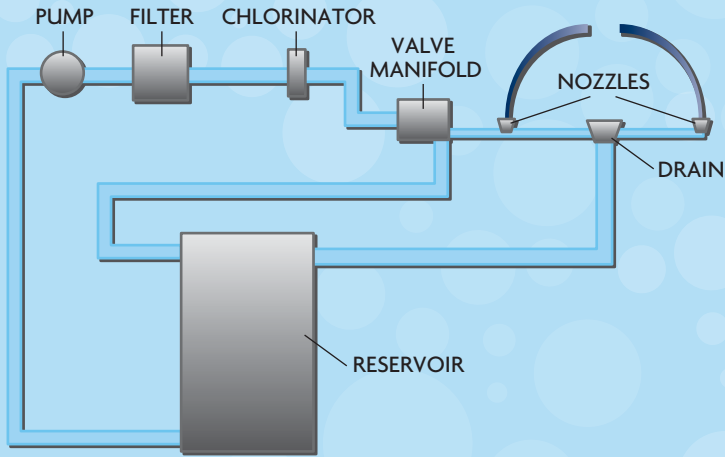

WETDEK IS AN INTERACTIVE WATER PLAYGROUND THAT DOUBLES AS A BACKYARD WATER FEATURE.

The WetDek comes in a 6, 9, or 12 jet configuration and actively shoots water into the air up to 6' high. All water activity is managed by a proprietary control system that provides five unique programs, four that keep the jet action inviting and one that keeps the water clean.

POOLSIDE FUN

Add a dash of splash next to your new or existing pool. With the WetDek pool kit you can add another layer of fun to your pool.

SOOTHING WATER FEATURE

When playtime is over and you just want to relax, then use your WetDek as a soothing water feature.

STAND-ALONE KIT

Stand-alone kit includes jets, valves, drain, water reservoir, inline chlorinator, filter, pump, and pre-programmed controller. All piping runs, surfacing material, electrical work and final system testing to be performed by the installing contractor.

POOL KIT

Pool kit includes jets, valves, drain, and pre-programmed controller. All piping runs, surfacing material, electrical work and final system testing to be performed by the installing contractor.