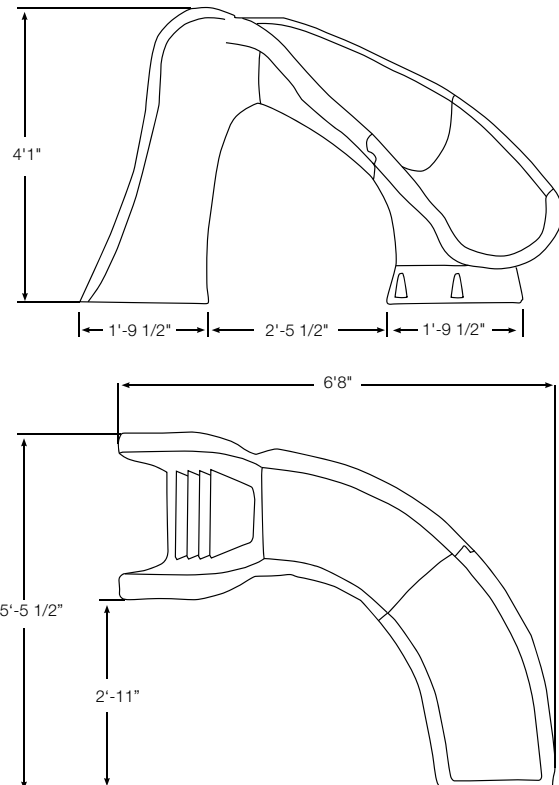

Cyclone

Small slide, Big Fun!

- 4'1" tall at the handrails – low-profile design fits almost anywhere!
- Now includes new water delivery system!
- Only requires 42" of water depth
- Available in right curve only
- Enclosed ladder for maximum safety
- Compact footprint works well in limited deck spaces
- Sturdy, rotomolded construction – for strength and durability
- Accommodates sliders up to 175 pounds.
- This slide fully complies with the U.S. Consumer Product Safety Commission's Safety Standard for Swimming Pool Slides (16 C.F.R. 1207)
- Commercial or residential use

Model No.	Shipping Wt.	L	W	H
698-209-581B	135 lbs.	51.5"	41.5"	31.5"

Key to Order: Example: 698-209-58124 (Gray Granite)
 B = color: 23=sandstone, 24=gray granite, 10=taupe
 Available in Right Curve Only