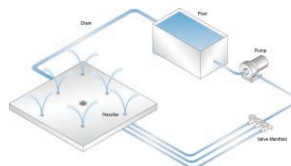

WATER FEATURES

water FEATURES

water features

Photo Courtesy of Anderson Poolworks, Sherwood, Oregon

INTERACTIVE WATER FEATURES THAT INSPIRE

WetDek™ is a zero-depth interactive water feature system that can be shaped into a backyard splash park for the kids, an elegant fountain, a poolside attraction or a soothing water garden—you decide.

WetDek™ Backyard Splash Pad was voted one of the Top 50 Products of 2009 by readers of Pool and Spa News.

SOMETHING FOR EVERY BACKYARD

WetDek systems come in two main styles that offer flexibility and expandability. A stand-alone WetDek can be sized and shaped to fit virtually any backyard while the pool-side kit adds an extra element of fun to the pool. Each style offers multiple jetting configurations so that you can create your own personalized interactive water experience.

Stand-Alone Kit

Stand-alone kit includes jets, drain, water reservoir, inline chlorinator, filter, valves, pump, and AquaDirector control box. Everything you need excluding piping runs and surfacing material.

Pool Kit

Pool kit includes jets, drain, valves, and AquaDirector control box. Everything you need excluding piping runs and surfacing material.

AquaDirector—Water Feature Control System

With the AquaDirector Water control system you can manage your own custom built water feature. The system provides multi-voltage, multi-zone control and a host of interactive programs all in a single powerful package.