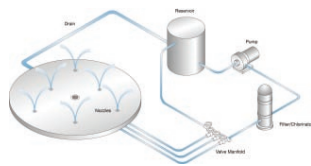

WATER FEATURES

water FEATURES

water features

Photo Courtesy of Anderson Poolworks, Sherwood, Oregon

INTERACTIVE WATER FEATURES THAT INSPIRE

WetDek™ is a zero-depth interactive water feature system that can be shaped into a backyard splash park for the kids, an elegant fountain, a poolside attraction or a soothing water garden—you decide.

WetDek™ Backyard Splash Pad was voted one of the Top 50 Products of 2009 by readers of Pool and Spa News.

SOMETHING FOR EVERY BACKYARD

WetDek systems come in two main styles that offer flexibility and expandability. A stand-alone WetDek can be sized and shaped to fit virtually any backyard while the pool-side kit adds an extra element of fun to the pool. Each style offers multiple jetting configurations so that you can create your own personalized interactive water experience.

Stand-Alone Kit

Stand-alone kit includes jets, drain, water reservoir, inline chlorinator, filter, valves, pump, and AquaDirector control box. Everything you need excluding piping runs and surfacing material.

Pool Kit

Pool kit includes jets, drain, valves, and AquaDirector control box. Everything you need excluding piping runs and surfacing material.

AquaDirector—Water Feature Control System

With the AquaDirector Water control system you can manage your own custom built water feature. The system provides multi-voltage, multi-zone control and a host of interactive programs all in a single powerful package.