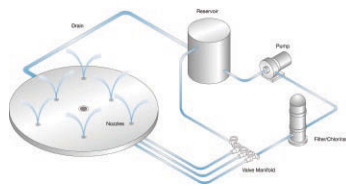

water FEATURES

water features

Photo Courtesy of Anderson Poolworks, Sherwood, Oregon

INTERACTIVE WATER FEATURES THAT INSPIRE

WetDek™ is a zero-depth interactive water feature system that can be shaped into a backyard splash park for the kids, an elegant fountain, a poolside attraction or a soothing water garden—you decide.

WetDek™ Backyard Splash Pad was voted one of the Top 50 Products of 2009 by readers of Pool and Spa News.

SOMETHING FOR EVERY BACKYARD

WetDek systems come in two main styles that offer flexibility and expandability. A stand-alone WetDek can be sized and shaped to fit virtually any backyard while the pool-side kit adds an extra element of fun to the pool. Each style offers multiple jetting configurations so that you can create your own personalized interactive water experience.

Stand-Alone Kit

Stand-alone kit includes jets, drain, water reservoir, inline chlorinator, filter, valves, pump, and AquaDirector control box. Everything you need excluding piping runs and surfacing material.

Pool Kit

Pool kit includes jets, drain, valves, and AquaDirector control box. Everything you need excluding piping runs and surfacing material.

AquaDirector—Water Feature Control System

With the AquaDirector Water control system you can manage your own custom built water feature. The system provides multi-voltage, multi-zone control and a host of interactive programs all in a single powerful package.