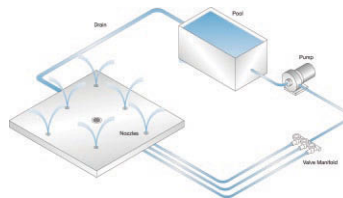

water FEATURES

water features

Photo Courtesy of Anderson Poolworks, Sherwood, Oregon

INTERACTIVE WATER FEATURES THAT INSPIRE

WetDek™ is a zero-depth interactive water feature system that can be shaped into a backyard splash park for the kids, an elegant fountain, a poolside attraction or a soothing water garden—you decide.

WetDek™ Backyard Splash Pad was voted one of the Top 50 Products of 2009 by readers of Pool and Spa News.

SOMETHING FOR EVERY BACKYARD

WetDek systems come in two main styles that offer flexibility and expandability. A stand-alone WetDek can be sized and shaped to fit virtually any backyard while the pool-side kit adds an extra element of fun to the pool. Each style offers multiple jetting configurations so that you can create your own personalized interactive water experience.

Stand-Alone Kit

Stand-alone kit includes jets, drain, water reservoir, inline chlorinator, filter, valves, pump, and AquaDirector control box. Everything you need excluding piping runs and surfacing material.

Pool Kit

Pool kit includes jets, drain, valves, and AquaDirector control box. Everything you need excluding piping runs and surfacing material.

AquaDirector—Water Feature Control System

With the AquaDirector Water control system you can manage your own custom built water feature. The system provides multi-voltage, multi-zone control and a host of interactive programs all in a single powerful package.