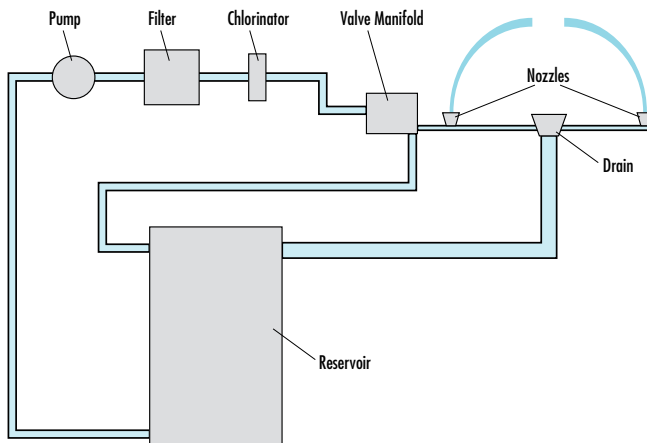

STAND-ALONE PLUMBING OUTLINE

Stand-alone version includes jets, drain, water reservoir, inline chlorinator, filter, valves, pump, and pre-programmed controller. Everything you need excluding piping runs and surfacing material.

All installations must comply with all applicable local and national codes and installation must be completed in accordance with S.R.Smith installation instructions.