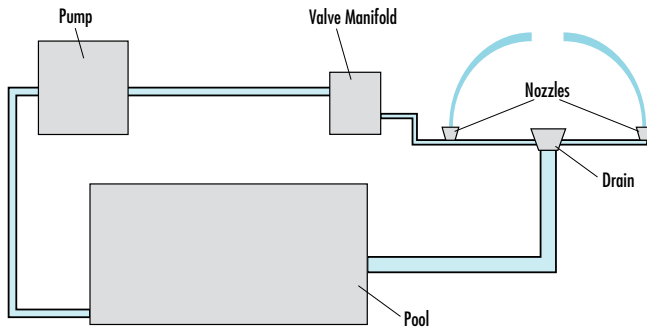

POOL KIT PLUMBING OUTLINE

Pool Kit includes jets, valves, drain and pre-programmed controller. Everything you need excluding piping runs and surfacing material.