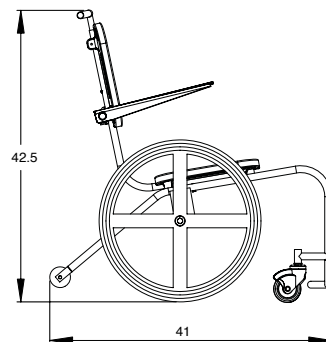

Mobile Aquatic Chair (MAC)

Mobile Aquatic Chairs (MAC) are essential for facilities utilizing a ramp, zero-depth entry or movable floor. The MAC is built specifically for use in aquatic environments, and with proper maintenance will look great for years to come.

- Rear stabilizing wheels provide increased stability when the chair is in the water
- Unibody frame construction for increased durability
- Arm rests flip up for easy transfer on and off the chair
- Powder-coated stainless steel frame resists corrosion
- 18" (46 cm) sturdy, rotomolded plastic seat provides safe transfer support
- 300 lb/136kg weight capacity

Model No.	Description	Shipping			
		Weight	Length	Width	Height
AC0000	MAC (Mobile Aquatic Chair)	60 lbs	43"	25"	22"
		27kg	109cm	64cm	56cm

Seat is 15" deep and 18" wide