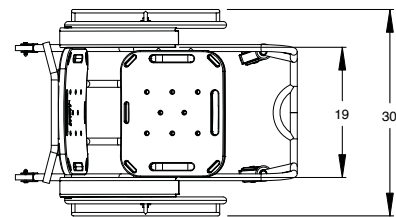

Mobile Aquatic Chair (MAC)

Mobile Aquatic Chairs (MAC) are essential for facilities utilizing a ramp, zero-depth entry or movable floor. The MAC is built specifically for use in aquatic environments, and with proper maintenance will look great for years to come.

- Rear stabilizing wheels provide increased stability when the chair is in the water
- Unibody frame construction for increased durability
- Arm rests flip up for easy transfer on and off the chair
- Powder-coated stainless steel frame resists corrosion
- 18" (46 cm) sturdy, rotomolded plastic seat provides safe transfer support
- 300 lb/136kg weight capacity

Model No.	Description	Shipping			
		Weight	Length	Width	Height
AC0000	MAC (Mobile Aquatic Chair)	60 lbs	43"	25"	22"
		27kg	109cm	64cm	56cm

Seat is 15" deep and 18" wide