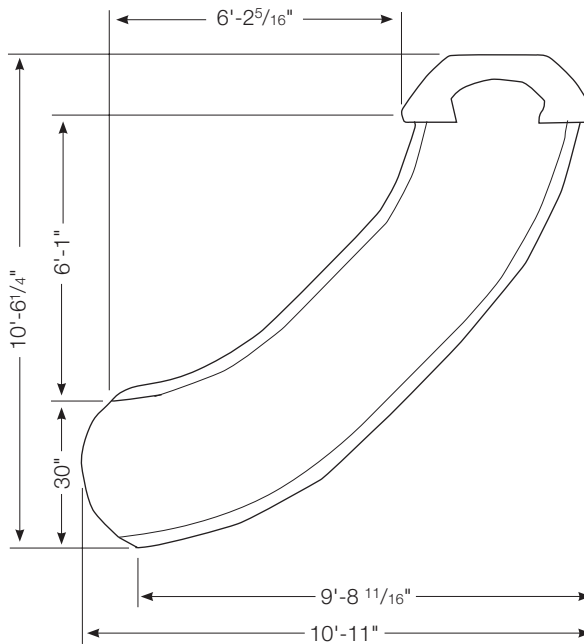

# BigRide™

With its long, extra deep runway and cascades of rushing water, the BigRide is a perfect landscape slide.

- 5'6" in height
- Available with a right or left curved flume
- Accommodates sliders up to 250 lbs/113kg
- 30 gpm max. water delivery system can be plumbed through the pool's return line
- Heavy-duty fiberglass gelcoat construction for maximum durability
- Designed for quick, easy assembly with a 3-piece flume for easy assembly and shipping
- Intended for in-ground residential swimming pools only

## Slide Color

TAUPE

PEWTER GRAY

Due to printing technology, actual color may differ.

Adult supervision required at all times when children are using this slide.

## Flume Details

Model No.	Description	Shipping (Class 300)			
		Weight	Length	Width	Height
BR-2R-TP	Taupe, Right Curve	300 lbs 137kg	77" 183cm	53" 135cm	44" 112cm
BR-2L-TP	Taupe, Left Curve				
BR-2R-PG	Pewter Gray, Right Curve				
BR-2L-PG	Pewter Gray, Left Curve				