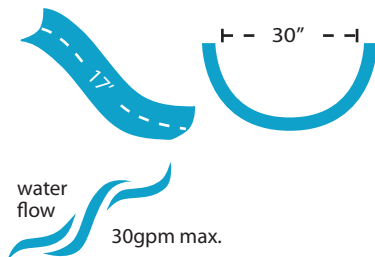

# BigRide™

With its long, extra deep runway and cascades of rushing water, the BigRide is a perfect landscape slide.

- 5'6" in height
- Available with a right or left curved flume
- Accommodates sliders up to 250 lbs/113kg
- 30 gpm max. water delivery system can be plumbed through the pool's return line
- Heavy-duty fiberglass gelcoat construction for maximum durability
- Designed for quick, easy assembly with a 3-piece flume for easy assembly and shipping
- Intended for in-ground residential swimming pools only

## Slide Color

TAUPE

PEWTER GRAY

Due to printing technology, actual color may differ.

Adult supervision required at all times when children are using this slide.

## Flume Details

Model No.	Description	Shipping (Class 300)			
		Weight	Length	Width	Height
BR-2R-TP	Taupe, Right Curve	300 lbs 137kg	77" 183cm	53" 135cm	44" 112cm
BR-2L-TP	Taupe, Left Curve				
BR-2R-PG	Pewter Gray, Right Curve				
BR-2L-PG	Pewter Gray, Left Curve				