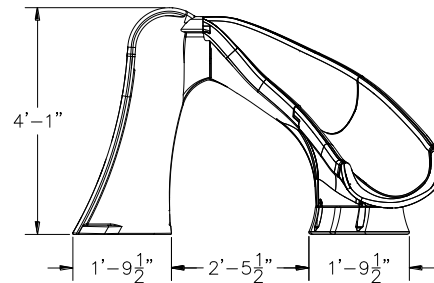

Slide Color

Due to printing technology, actual color may differ.

Adult supervision required at all times when children are using this slide.

Model No.	Description	Shipping (Class 300)			
		Weight	Length	Width	Height
698-209-58123	Sandstone, Right Curve	150 lbs 68kg	41" 104cm	31" 79cm	44" 112cm
698-209-58124	Gray Granite*, Right Curve				
698-209-58110	Taupe, Right Curve				

* Gray Granite and Sandstone slides are not an exact match with Gray Granite or Sandstone diving boards & stands due to differences in material. Please consult your sales representative for more details.