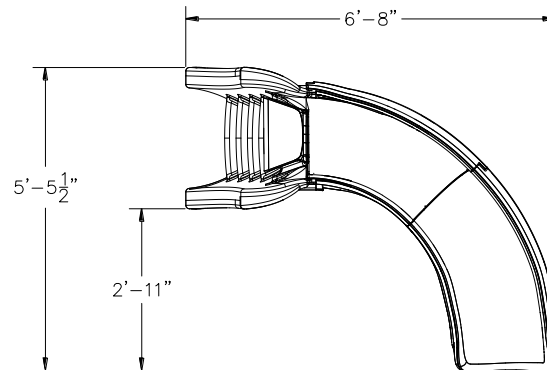

Slide Color

Due to printing technology, actual color may differ.

Adult supervision required at all times when children are using this slide.

Model No.	Description	Shipping (Class 300)			
		Weight	Length	Width	Height
698-209-58123	Sandstone, Right Curve	150 lbs 68kg	41" 104cm	31" 79cm	44" 112cm
698-209-58124	Gray Granite*, Right Curve				
698-209-58110	Taupe, Right Curve				

* Gray Granite and Sandstone slides are not an exact match with Gray Granite or Sandstone diving boards & stands due to differences in material. Please consult your sales representative for more details.