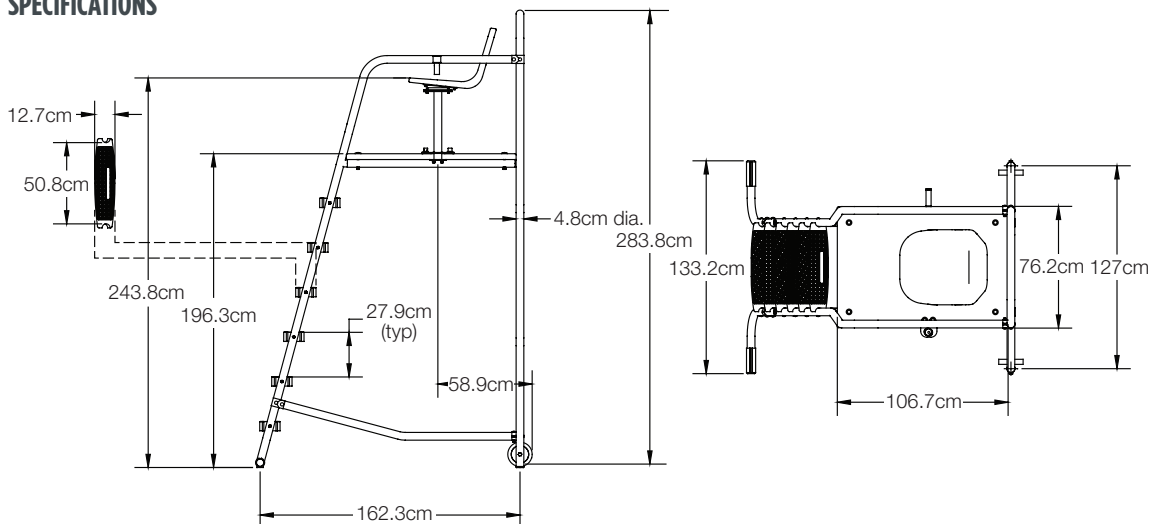

- 1.8m tall
- Portable unit features two wheels
- Seat swivels 360° for a full view of your facility
- Observation platform features a non-slip, white, sanded tread
- Handrails and seat post are 316 stainless steel
- Stainless steel base for added corrosion resistance

## SPECIFICATIONS

## Vista Lifeguard Chair

Model/Item No.	Description	SHIPPING			
		Weight	Length	Width	Height
US48500	1.8m Vista Lifeguard Chair	48kg	229cm	211cm	41cm