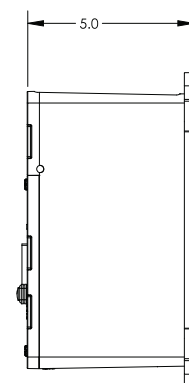

poolLUX[®] Premier

Custom Lighting System with Wireless Control

- Works exclusively with S.R.Smith LED lights
- Extended range (100' line of sight) Wireless remote with color selection wheel and dimming bar
- (6) standard colors and (2) shows via on/off Power toggle
- Up to (49) color variations via color selection wheel
- Multiple brightness (dimming) options available
 - (4) via wireless remote dimming bar and (15) available via the control panel dimming button
- (10) wiring station system* with a built in 70W Power supply (*7W max per station)
- Corrosion resistant (NEMA 3R), sound dampening housing
- (6) low-voltage and (2) line-voltage combination knockouts (3/4" or 1")
- Onboard dry contact option for limited 3rd party system interface – Contact factory for details
- ETL Listed – Conforms to UL 379 (Pool, Spa and Fountain Power Unit Standard)
- Certified to CSA C22.2#218.1
- Two-year warranty