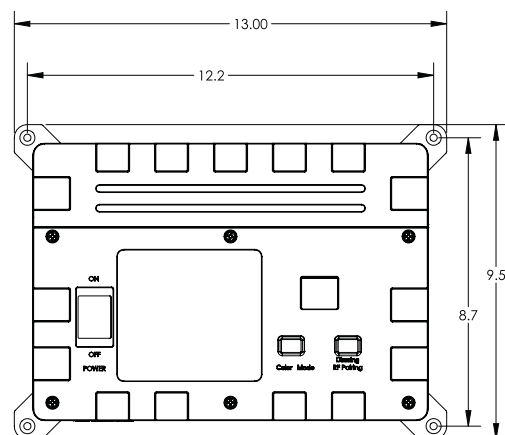

poolLUX[®] Premier

Custom Lighting System with Wireless Control

- Works exclusively with S.R.Smith LED lights
- Extended range (100' line of sight) Wireless remote with color selection wheel and dimming bar
- (6) standard colors and (2) shows via on/off Power toggle
- Up to (49) color variations via color selection wheel
- Multiple brightness (dimming) options available
 - (4) via wireless remote dimming bar and (15) available via the control panel dimming button
- (10) wiring station system* with a built in 70W Power supply (*7W max per station)
- Corrosion resistant (NEMA 3R), sound dampening housing
- (6) low-voltage and (2) line-voltage combination knockouts (3/4" or 1")
- Onboard dry contact option for limited 3rd party system interface – Contact factory for details
- ETL Listed – Conforms to UL 379 (Pool, Spa and Fountain Power Unit Standard)
- Certified to CSA C22.2#218.1
- Two-year warranty