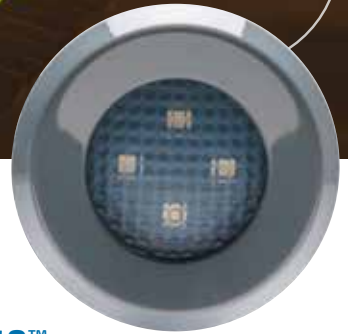

## micro

Accent light for water features, steps, and shelves

- 2 Watt, 12VAC
- Color or White LED

## kēlo™

Low-profile return fitting light for pools, spas and water features

- 7 Watt, 12VAC
- Color LED

## TREO™

Serviceable return fitting light for pools, spas and water features

- 5 Watt, 12VAC
- Field-replaceable lamp — Available in color or white LED
- Fiberglass pool model available

\* Available With poolLUX Premier