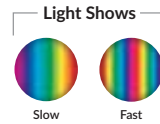

## micro

Accent light for water features, steps, and shelves

- 2 Watt, 12VAC
- Color or White LED

## kēlo™

Low-profile return fitting light for pools, spas and water features

- 7 Watt, 12VAC
- Color LED

## TREO™

Serviceable return fitting light for pools, spas and water features

- 5 Watt, 12VAC
- Field-replaceable lamp — Available in color or white LED
- Fiberglass pool model available

\* Available With poolLUX Premier