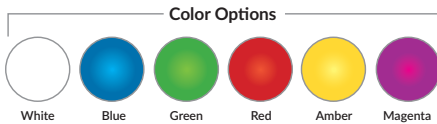

* Available With poolLUX Premier