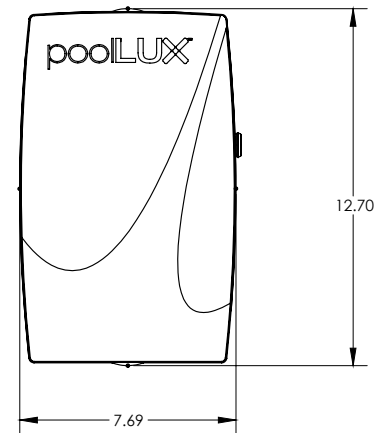

poolLUX[®] Plus

Transformer system with wireless control

- 60W or 100W low voltage transformer options
- External on/off control switch
- Extended range (100' Line of Sight) Wireless remote with one-touch color sync for S.R.Smith LED lights
 - S.R.Smith LED lights feature (6) colors and (2) shows
- Compatible with other 12VAC power toggle LED lights
- Oversized wiring space with convenient terminal strip connections
- Internal self-resetting thermal fuse to protect against overheating conditions
- Fast acting replaceable current fuse for safety enhancing short circuit protection
- Accessible low voltage 12VAC and 13VAC wiring terminals for standard or extended wiring runs
- Corrosion resistant (NEMA 3R) and sound dampening housing (quiet operation)
- (4) low-voltage and (4) line-voltage combination knockouts (3/4" or 1") plus (2) special use knockouts
- ETL Listed – Conforms to UL 379 (Pool, Spa and Fountain Power Unit Standard)
- Certified to CSA C22.2#218.1
- Two-year warranty