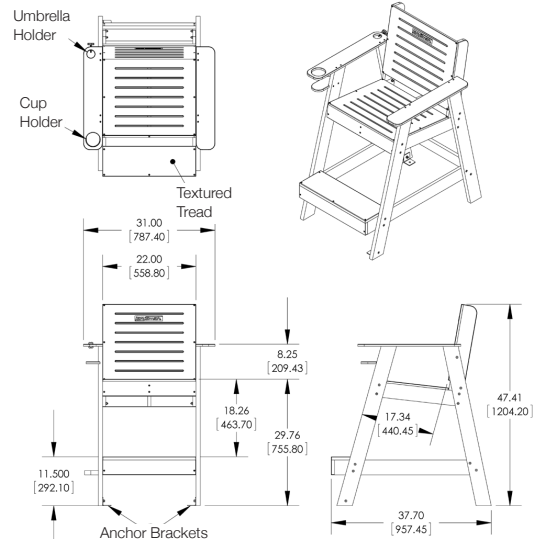

SPECIFICATIONS

76cm Sentry Lifeguard Chair