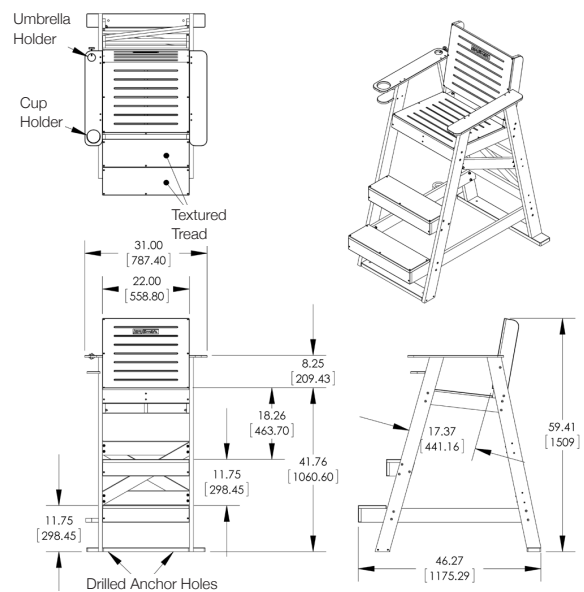

107cm Sentry Lifeguard Chair

Sentry® Lifeguard Chair

Model/Item No.	Description	SHIPPING			
		Weight	Length	Width	Height
SLGC-30	76cm Sentry Lifeguard Stand	30kg	114cm	48cm	8cm
SLGC-42	107cm Sentry Lifeguard Stand	43kg	137cm	48cm	10cm
13-501	76cm chair anchor brackets				
13-502 / 13-503	76cm wheel kit/107 wheel kit				
13-530 / 13-542	Hardware replacement kit for 76cm chair / 107cm chair