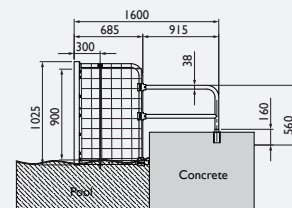

## Wall anchored goal

The Anti Wave Club Wall Goal anchors directly into the pool deck or bulkhead via two rear support arms that can be fully adjusted both vertically and horizontally to fit existing deck anchors. The polypropylene net is knotted at every intersection, and completely covers the back and sides of the goal. The back drape net is made of heavy-duty canvas, and features a weighted bottom strip for even hanging.

- Full-sized training and social games goal
- Adjustable to fit most deep or shallow end pools
- Strong, powder-coated aluminium frame, with 3m x .9m face
- Net is tough polypropylene cord, knotted at every intersection
- Heavy-duty canvas back drape is weighted for smooth backdrop
- Two deck anchors included

## Anti Wave Club Wall Goal

Model/Item No.	Description	SHIPPING			
		Weight	Length	Width	Height
14-61-0129	Anti Wave Club Wall Goal	13kg	320cm	110cm	15cm