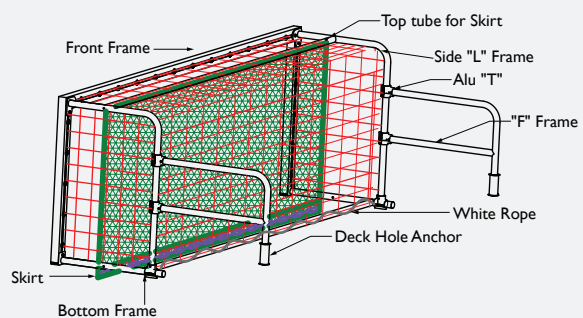

## Wall anchored goal

The Anti Wave Club Wall Goal anchors directly into the pool deck or bulkhead via two rear support arms that can be fully adjusted both vertically and horizontally to fit existing deck anchors. The polypropylene net is knotted at every intersection, and completely covers the back and sides of the goal. The back drape net is made of heavy-duty canvas, and features a weighted bottom strip for even hanging.

- Full-sized training and social games goal
- Adjustable to fit most deep or shallow end pools
- Strong, powder-coated aluminium frame, with 3m x .9m face
- Net is tough polypropylene cord, knotted at every intersection
- Heavy-duty canvas back drape is weighted for smooth backdrop
- Two deck anchors included

## Anti Wave Club Wall Goal

Model/Item No.	Description	SHIPPING			
		Weight	Length	Width	Height
14-61-0129	Anti Wave Club Wall Goal	13kg	320cm	110cm	15cm