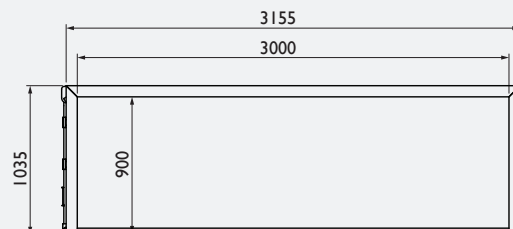

## Wall anchored goal

The Anti Wave Club Wall Goal anchors directly into the pool deck or bulkhead via two rear support arms that can be fully adjusted both vertically and horizontally to fit existing deck anchors. The polypropylene net is knotted at every intersection, and completely covers the back and sides of the goal. The back drape net is made of heavy-duty canvas, and features a weighted bottom strip for even hanging.

- Full-sized training and social games goal
- Adjustable to fit most deep or shallow end pools
- Strong, powder-coated aluminium frame, with 3m x .9m face
- Net is tough polypropylene cord, knotted at every intersection
- Heavy-duty canvas back drape is weighted for smooth backdrop
- Two deck anchors included

## Anti Wave Club Wall Goal

Model/Item No.	Description	SHIPPING			
		Weight	Length	Width	Height
14-61-0129	Anti Wave Club Wall Goal	13kg	320cm	110cm	15cm