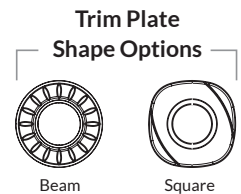

Model No.	Description
MLED-C-80	(1) Mod-Lite 7 Watt RGB LED, 80' Cord
MLED-C-150	(1) Mod-Lite 7 Watt RGB LED, 150' Cord
MLED-C-80-PK10	(10) Mod-Lite 7 Watt RGB LED, 80' Cord Bulk Pack
MLED-C-150-PK8	(8) Mod-Lite 7 Watt RGB LED, 150' Cord Bulk Pack
MLED-LM-C	Mod-Lite 7 Watt RGB LED Replacement Lamp