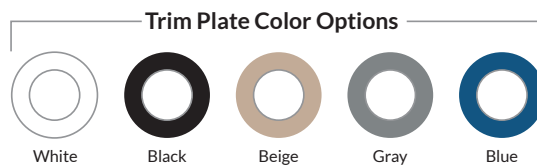

Model No.	Description
MLED-C-80	(1) Mod-Lite 7 Watt RGB LED, 80' Cord
MLED-C-150	(1) Mod-Lite 7 Watt RGB LED, 150' Cord
MLED-C-80-PK10	(10) Mod-Lite 7 Watt RGB LED, 80' Cord Bulk Pack
MLED-C-150-PK8	(8) Mod-Lite 7 Watt RGB LED, 150' Cord Bulk Pack
MLED-LM-C	Mod-Lite 7 Watt RGB LED Replacement Lamp