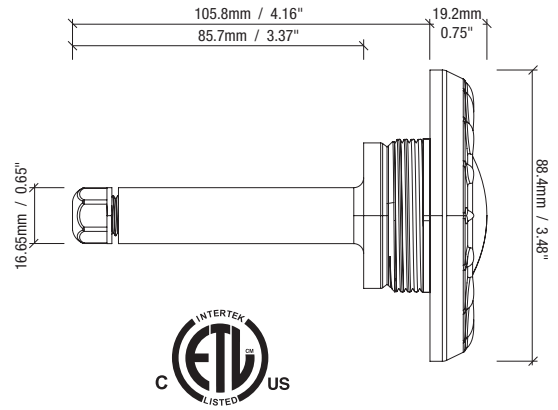

- 12VAC 7 Watt LED light for gunite, vinyl liner, and fiberglass pools and spas
- Low profile wireless lamp
- Designed for use with standard 1.5" wall fittings and conduit down to 0.75"
- Available in lengths of 80' or 150', as single units or in bulk packs
- Color functions:
  - Advanced color functionality with poolLUX Premier: (49) color variations and 4 levels of dimming via wireless remote
  - 12V controls: (6) colors (white, blue, green, red, amber, magenta), and (2) light shows (fast/slow)
- (5) colored trim plates in (2) different shapes (square and round) for a total of (10) options for maximum customization
- 3-year warranty
- ETL Listed – Conforms to UL676, certified to CSA C22.2 #89