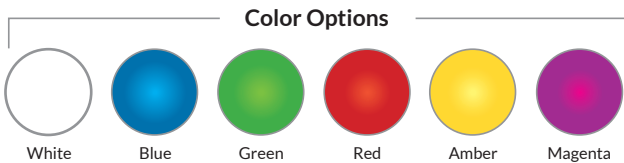

Model No.	Description
MLED-C-80	(1) Mod-Lite 7 Watt RGB LED, 80' Cord
MLED-C-150	(1) Mod-Lite 7 Watt RGB LED, 150' Cord
MLED-C-80-PK10	(10) Mod-Lite 7 Watt RGB LED, 80' Cord Bulk Pack
MLED-C-150-PK8	(8) Mod-Lite 7 Watt RGB LED, 150' Cord Bulk Pack
MLED-LM-C	Mod-Lite 7 Watt RGB LED Replacement Lamp