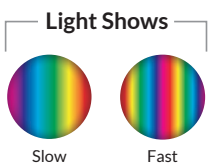

Model No.	Description
MLED-C-80	(1) Mod-Lite 7 Watt RGB LED, 80' Cord
MLED-C-150	(1) Mod-Lite 7 Watt RGB LED, 150' Cord
MLED-C-80-PK10	(10) Mod-Lite 7 Watt RGB LED, 80' Cord Bulk Pack
MLED-C-150-PK8	(8) Mod-Lite 7 Watt RGB LED, 150' Cord Bulk Pack
MLED-LM-C	Mod-Lite 7 Watt RGB LED Replacement Lamp