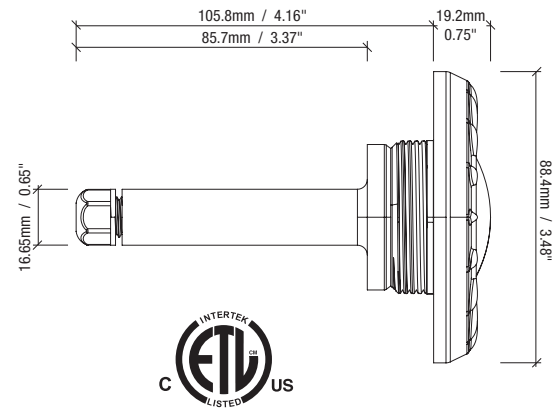

- 12VAC 7 Watt LED light for gunite, vinyl liner, and fiberglass pools and spas
- Low profile wireless lamp
- Designed for use with standard 1.5" wall fittings and conduit down to 0.75"
- Available in lengths of 80' or 150', as single units or in bulk packs
- Color functions:
  - Advanced color functionality with poolLUX Premier: (49) color variations and 4 levels of dimming via wireless remote
  - 12V controls: (6) colors (white, blue, green, red, amber, magenta), and (2) light shows (fast/slow)
- (5) colored trim plates in (2) different shapes (square and round) for a total of (10) options for maximum customization
- 3-year warranty
- ETL Listed – Conforms to UL676, certified to CSA C22.2 #89