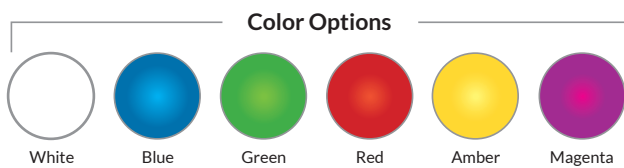

- 12VAC 7 Watt LED light for gunite, vinyl liner, and fiberglass pools and spas
- Low profile wireless lamp
- Designed for use with standard 1.5" wall fittings and conduit down to 0.75"
- Available in lengths of 80' or 150', as single units or in bulk packs
- Color functions:
  - Advanced color functionality with poolLUX Premier: (49) color variations and 4 levels of dimming via wireless remote
  - 12V controls: (6) colors (white, blue, green, red, amber, magenta), and (2) light shows (fast/slow)
- (5) colored trim plates in (2) different shapes (square and round) for a total of (10) options for maximum customization
- 3-year warranty
- ETL Listed – Conforms to UL676, certified to CSA C22.2 #89

Model No.	Description
MLED-C-80	(1) Mod-Lite 7 Watt RGB LED, 80' Cord
MLED-C-150	(1) Mod-Lite 7 Watt RGB LED, 150' Cord
MLED-C-80-PK10	(10) Mod-Lite 7 Watt RGB LED, 80' Cord Bulk Pack
MLED-C-150-PK8	(8) Mod-Lite 7 Watt RGB LED, 150' Cord Bulk Pack
MLED-LM-C	Mod-Lite 7 Watt RGB LED Replacement Lamp