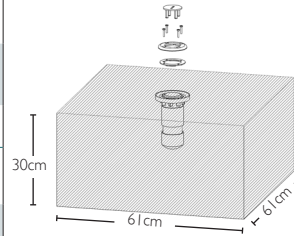

GUNITE NEW CONSTRUCTION

PART #	DESCRIPTION
POOL TABLES	
WS-POOLTABLE-XX-C	76cm Round Pool / Spa Table w/ umbrella hole w/ clear cap and 1.90 Bronze Anchor
WS-PT NO ANC-XX-C	76cm Round Pool / Spa Table w/ umbrella hole w/ clear cap and no Anchor
WS-POOLTABLE-CH-XX-C	76cm Round Pool / Spa Table featuring cup holders w/ umbrella hole w/ clear cap and 1.90 Bronze Anchor
WS-PT NO ANC-CH-XX-C	76cm Round Pool / Spa Table featuring cup holders w/ umbrella hole w/ clear cap and no Anchor
WS-16 TABLE-XX-C	41cm Round Sun Shelf Table w/ umbrella hole w/ clear cap and 1.90 Bronze Anchor
WS-16 NOANC-XX-C	41cm Round Sun Shelf Table w/ umbrella hole w/ clear cap and no Anchor

ANCHOR FOR GUNITE POOLS
Tables and seats install in pools w/ 15cm bronze anchor
WS-POOL-ANCHOR

MINIMUM CONCRETE POUR DIMENSIONS

ANCHOR FOR VINYL POOL LINER
Tables and seats install in vinyl liner pools
VL-ANCHOR 1.90

POOL SEATING	
WS-POOLSEAT-XX-C	41cm Pool / Spa Seat incl. Anchor
WS-PS NOANC-XX-C	41cm Pool / Spa Seat no Anchor

GUNITE RETROFIT FOR UMBRELLA ANCHORS*

PART #	DESCRIPTION
POOL TABLES	
PL-30 UMB TABLE-XX	76cm Round Sun Shelf Table for umbrella
PL-30 UMB TABLE-CH-XX	76cm Round Sun Shelf Table w/ cup holders for umbrella
PL-16 BEV TABLE-XX	41cm Round Sun Shelf Table for umbrella

*Retrofit Umbrella Anchor Upgrade Installation Notes: Most common umbrella anchors are typically 1.5" diameter and either 6" or 4" depth. Sun shelf depth typically range from 8" – 14" depth. Confirm the depth of the sun shelf and umbrella anchor and cut support pole as required for specific application.

ANCHORS	
PART #	DESCRIPTION
WS-POOL-ANCHOR	15cm (1.90) Bronze Anchor w/ Cap
VL-ANCHOR 1.90	15cm Vinyl Liner Anchor w/ Cap

VINYL NEW CONSTRUCTION

PART #	DESCRIPTION
POOL TABLES	
VL-POOLTABLE-XX-C	76cm Round Pool / Spa Table w/ umbrella hole w/ clear cap and 1.90 Vinyl Liner Anchor
WS-PT NO ANC-XX-C	76cm Round Pool / Spa Table w/ umbrella hole w/ clear cap and No Anchor
VL-POOLTABLE-CH-XX-C	76cm Round Pool / Spa Table featuring cup holders w/ umbrella hole w/ clear cap and 1.90 Vinyl Liner Anchor
WS-PT- NO ANC-CH-XX-C	76cm Round Pool / Spa Table featuring cup holders w/ umbrella hole w/ clear cap and no Anchor
VL-16 TABLE-XX-C	41cm Round Sun Shelf Table w/ umbrella hole w/ clear cap and 1.90 Vinyl Liner Anchor
WS-16 NOANC-XX-C	41cm Round Sun Shelf Table w/ umbrella hole w/ clear cap and no Anchor
POOL SEATING	
VL-POOLSEAT-XX-C	41cm Pool / Spa Seat incl. Anchor
WS-PS NOANC-XX-C	41cm Pool / Spa Seat no Anchor

REPLACE THE **XX** IN THE PART NUMBERS TO INDICATE COLOR CODE WHEN ORDERING.

To ensure you have the most current version of this publication, please visit our website.