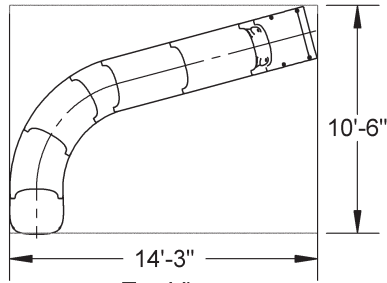

15 FT. GARDEN RIDE SLIDE

RIVER RUN SLIDEV (STYLE 24A)

RIVER RUN SERIES PRODUCT SELECTION GUIDE - DEALER COPY

TIP: the part numbers represent approximate linear foot length of the slide.

19 LINEAR FEET RIVER RUN SERIES

Style 19A - Left Turn Shown

Front View

Top View

Style 19A - Isometric View

19 LINEAR FEET RIVER RUN SERIES

Style 19B - Left Turn Shown

Front View

Top View

Front View

Top View

Style 24A - Isometric View

RIVER RUN SERIES PRODUCT SELECTION GUIDE - CONTINUED

TIP: the part numbers represent approximate linear foot length of the slide.

24 LINEAR FEET RIVER RUN SERIES Style 24B - Left Turn Shown