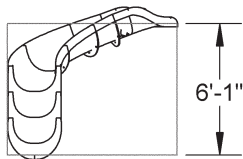

15 FT. GARDEN RIDE SLIDE

RIVER RUN SLIDEV (STYLE 24A)

RIVER RUN SERIES PRODUCT SELECTION GUIDE - DEALER COPY

TIP: the part numbers represent approximate linear foot length of the slide.

19 LINEAR FEET RIVER RUN SERIES

Style 19A - Left Turn Shown

Front View

Top View

Style 19A - Isometric View

19 LINEAR FEET RIVER RUN SERIES

Style 19B - Left Turn Shown

Front View

Top View

Style 19B - Isometric View

23 LINEAR FEET RIVER RUN SERIES

Style 23A - Left Turn Shown

Front View

Top View

Style 23A - Isometric View

24 LINEAR FEET RIVER RUN SERIES

Style 24A - Left Turn Shown

Front View

Top View

Style 24A - Isometric View

RIVER RUN SERIES PRODUCT SELECTION GUIDE - CONTINUED

TIP: the part numbers represent approximate linear foot length of the slide.

24 LINEAR FEET RIVER RUN SERIES Style 24B - Left Turn Shown