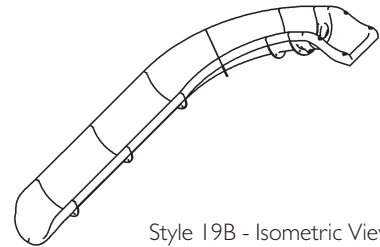

15 FT. GARDEN RIDE SLIDE

RIVER RUN SLIDEV (STYLE 24A)

RIVER RUN SERIES PRODUCT SELECTION GUIDE - DEALER COPY

TIP: the part numbers represent approximate linear foot length of the slide.

19 LINEAR FEET RIVER RUN SERIES

Style 19A - Left Turn Shown

Front View

Top View

Style 19A - Isometric View

19 LINEAR FEET RIVER RUN SERIES

Style 19B - Left Turn Shown

Front View

Top View

Style 19B - Isometric View

23 LINEAR FEET RIVER RUN SERIES

Style 23A - Left Turn Shown

Front View

Top View

Style 23A - Isometric View

24 LINEAR FEET RIVER RUN SERIES

Style 24A - Left Turn Shown

Front View

Top View

Style 24A - Isometric View

RIVER RUN SERIES PRODUCT SELECTION GUIDE - CONTINUED

TIP: the part numbers represent approximate linear foot length of the slide.

24 LINEAR FEET RIVER RUN SERIES Style 24B - Left Turn Shown