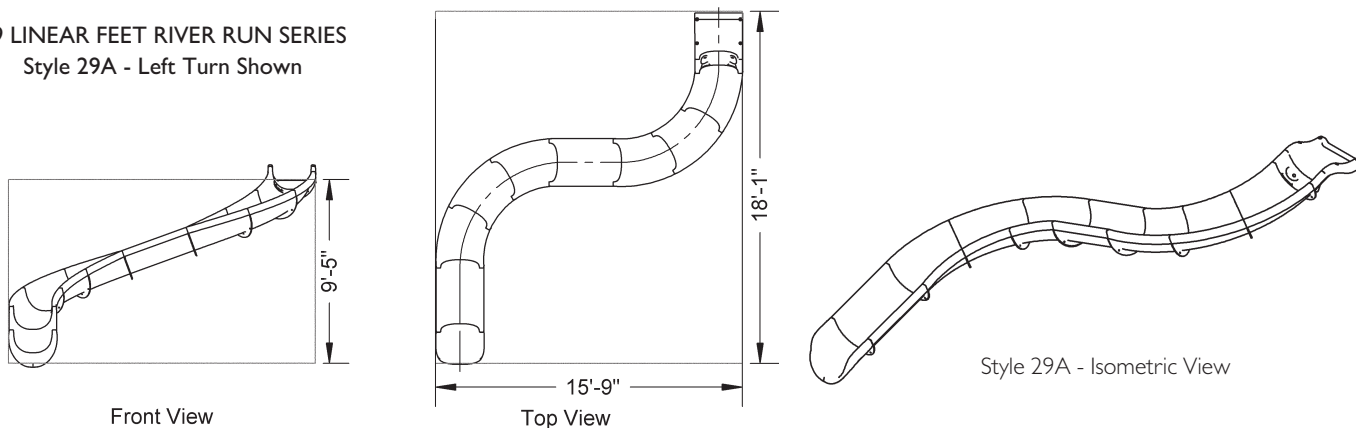

Front View

Top View

Style 24A - Isometric View

RIVER RUN SERIES PRODUCT SELECTION GUIDE - CONTINUED

TIP: the part numbers represent approximate linear foot length of the slide.

24 LINEAR FEET RIVER RUN SERIES Style 24B - Left Turn Shown

29 LINEAR FEET RIVER RUN SERIES Style 29A - Left Turn Shown

PICK THE STYLE

19 LF RIVER RUN SERIES (Style 19A)

- LEFT TURN (part #RRS19A-CL-XX)
- RIGHT TURN (part #RRS19A-CR-XX)

19 LF RIVER RUN SERIES (Style 19B)