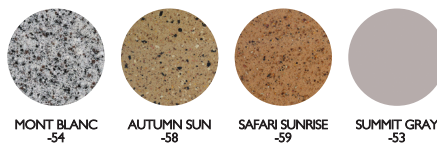

REPLACE THE XX IN THE PART NUMBERS TO INDICATE COLOR CODE WHEN ORDERING.

STANDARD COLORS

SPECIAL ORDER COLORS*

*Special Order Colors may result in longer lead times. Contact Customer Service at 800.824.4387 for more information.

PICK THE COLOR

- 51 TAN
- 52 GRAY
- 53 SUMMIT GRAY
- 54 MONT BLANC
- 55 PEBBLE
- 56 FASHION GRAY
- 57 CAPPUCCINO
- 58 AUTUMN SUN
- 59 SAFARI SUNRISE
- 60 STARRY NIGHT
- 61 SEASHELL

REPLACE THE XX IN THE PART NUMBERS TO INDICATE COLOR CODE WHEN ORDERING.

STANDARD COLORS

SPECIAL ORDER COLORS*

*Special Order Colors may result in longer lead times. Contact Customer Service at 800.824.4387 for more information.

SUBJECT TO CHANGE. FREIGHT CHARGE IS ADDITIONAL.