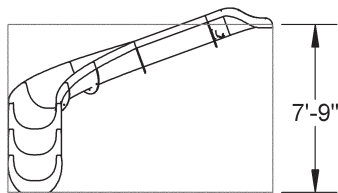

Style 19A - Left Turn Shown

Front View

Top View

Style 19A - Isometric View

19 LINEAR FEET RIVER RUN SERIES

Style 19B - Left Turn Shown

Front View

Top View

Style 19B - Isometric View

23 LINEAR FEET RIVER RUN SERIES

Style 23A - Left Turn Shown

Front View

Top View

Style 23A - Isometric View

24 LINEAR FEET RIVER RUN SERIES

Style 24A - Left Turn Shown

Front View

Top View

Style 24A - Isometric View

RIVER RUN SERIES PRODUCT SELECTION GUIDE - CONTINUED

TIP: the part numbers represent approximate linear foot length of the slide.

24 LINEAR FEET RIVER RUN SERIES Style 24B - Left Turn Shown