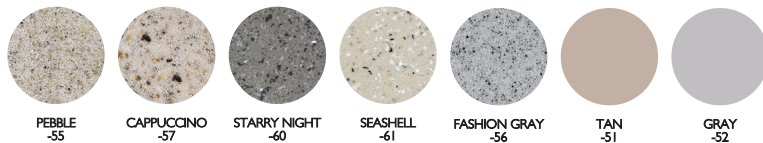

STANDARD COLORS