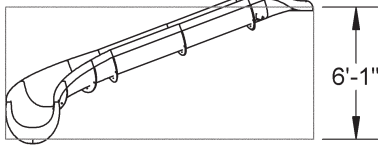

15 FT. GARDEN RIDE SLIDE

RIVER RUN SLIDEV (STYLE 24A)

RIVER RUN SERIES PRODUCT SELECTION GUIDE - DEALER COPY

TIP: the part numbers represent approximate linear foot length of the slide.

19 LINEAR FEET RIVER RUN SERIES

Style 19A - Left Turn Shown

Front View

Top View

Style 19A - Isometric View

19 LINEAR FEET RIVER RUN SERIES

Style 19B - Left Turn Shown

Front View

Top View

Front View

Top View

Style 24A - Isometric View

RIVER RUN SERIES PRODUCT SELECTION GUIDE - CONTINUED

TIP: the part numbers represent approximate linear foot length of the slide.

24 LINEAR FEET RIVER RUN SERIES Style 24B - Left Turn Shown