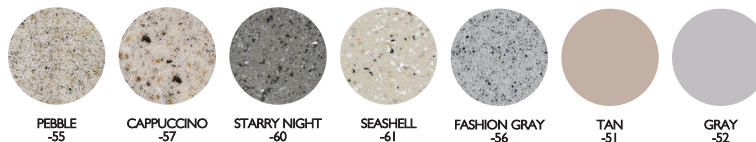

STANDARD COLORS