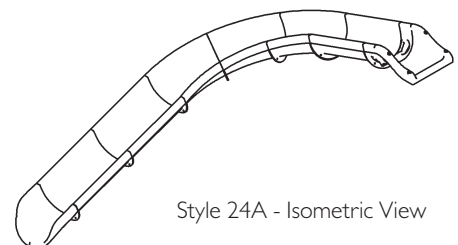

Style 19A - Left Turn Shown

Front View

Top View

Style 19A - Isometric View

19 LINEAR FEET RIVER RUN SERIES

Style 19B - Left Turn Shown

Front View

Top View

Style 19B - Isometric View

23 LINEAR FEET RIVER RUN SERIES

Style 23A - Left Turn Shown

Front View

Top View

Style 23A - Isometric View

24 LINEAR FEET RIVER RUN SERIES

Style 24A - Left Turn Shown

Front View

Top View

Style 24A - Isometric View

RIVER RUN SERIES PRODUCT SELECTION GUIDE - CONTINUED

TIP: the part numbers represent approximate linear foot length of the slide.

24 LINEAR FEET RIVER RUN SERIES Style 24B - Left Turn Shown