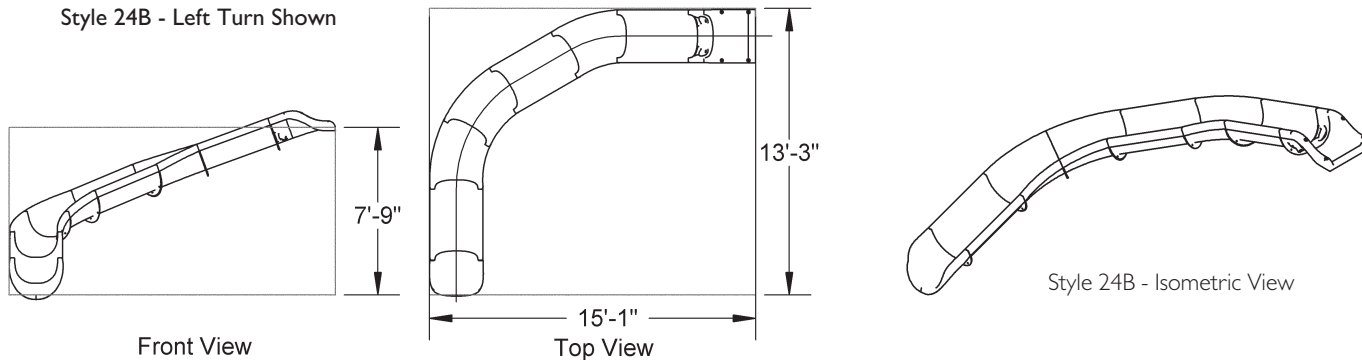

Style 19B - Isometric View

23 LINEAR FEET RIVER RUN SERIES

Style 23A - Left Turn Shown

Front View

Top View

Style 23A - Isometric View

24 LINEAR FEET RIVER RUN SERIES

Style 24A - Left Turn Shown

Front View

Top View

Style 24A - Isometric View

RIVER RUN SERIES PRODUCT SELECTION GUIDE - CONTINUED

TIP: the part numbers represent approximate linear foot length of the slide.

24 LINEAR FEET RIVER RUN SERIES Style 24B - Left Turn Shown

29 LINEAR FEET RIVER RUN SERIES Style 29A - Left Turn Shown

PICK THE STYLE

19 LF RIVER RUN SERIES (Style 19A)

- LEFT TURN (part #RRS19A-CL-XX)
- RIGHT TURN (part #RRS19A-CR-XX)

19 LF RIVER RUN SERIES (Style 19B)