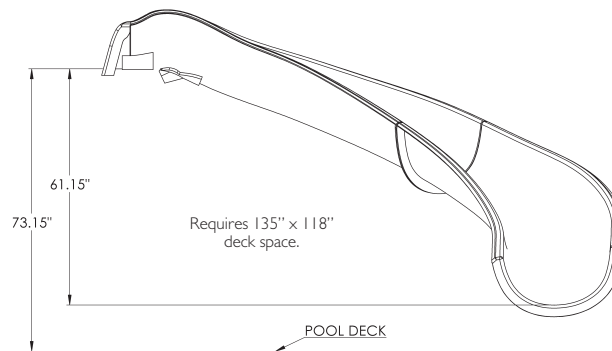

GARDEN RIDE SERIES PRODUCT SELECTION GUIDE - DEALER COPY

10 FT GARDEN RIDE SLIDE
Right Turn Shown

15 FT GARDEN RIDE SLIDE
Right Turn Shown

PICK THE STYLE

10 FT GARDEN RIDE SLIDE

- LEFT TURN (part #GRS10-CL-XX)
- RIGHT TURN (part #GRS10-CR-XX)
- OPTIONAL SUPPORT SYSTEM (part #GRS10-ANCHOR SYSTEM)
In addition to Slide Price:
(If declined initial here _____)

15 FT GARDEN RIDE SLIDE

- LEFT TURN (part #GRS15-CL-XX)
- RIGHT TURN (part #GRS15-CR-XX)
- OPTIONAL SUPPORT SYSTEM (part #GRS15-ANCHOR SYSTEM)
In addition to Slide Price:
(If declined initial here _____)