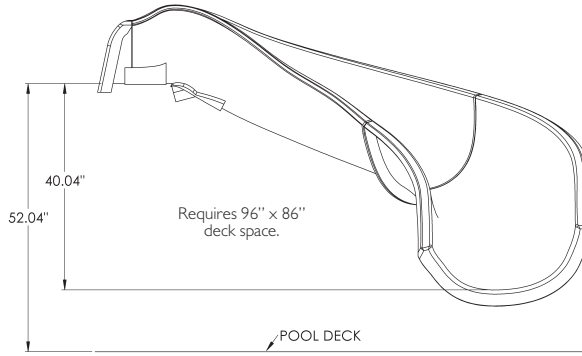

- LEFT TURN (part #RRS24A-CL-XX)
- RIGHT TURN (part #RRS24A-CR-XX)

24 LF RIVER RUN SERIES (Style 24B)

- LEFT TURN (part #RRS24B-CL-XX)
- RIGHT TURN (part #RRS24B-CR-XX)

29 LF RIVER RUN SERIES (Style 29A)

- LEFT TURN (part #RRS29A-CL-XX)
- RIGHT TURN (part #RRS29A-CR-XX)

PICK THE COLOR

- 51 TAN
- 52 GRAY
- 53 SUMMIT GRAY
- 54 MONT BLANC
- 55 PEBBLE
- 56 FASHION GRAY
- 57 CAPPUCCINO
- 58 AUTUMN SUN
- 59 SAFARI SUNRISE
- 60 STARRY NIGHT
- 61 SEASHELL

GARDEN RIDE SERIES PRODUCT SELECTION GUIDE - DEALER COPY

10 FT GARDEN RIDE SLIDE
Right Turn Shown

15 FT GARDEN RIDE SLIDE
Right Turn Shown

PICK THE STYLE

10 FT GARDEN RIDE SLIDE

- LEFT TURN (part #GRS10-CL-XX)
- RIGHT TURN (part #GRS10-CR-XX)
- OPTIONAL SUPPORT SYSTEM (part #GRS10-ANCHOR SYSTEM)
In addition to Slide Price:
(If declined initial here _____)

15 FT GARDEN RIDE SLIDE

- LEFT TURN (part #GRS15-CL-XX)
- RIGHT TURN (part #GRS15-CR-XX)
- OPTIONAL SUPPORT SYSTEM (part #GRS15-ANCHOR SYSTEM)
In addition to Slide Price:
(If declined initial here _____)