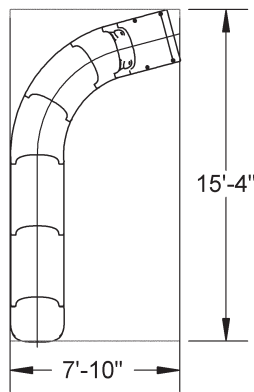

15 FT. GARDEN RIDE SLIDE

RIVER RUN SLIDEV (STYLE 24A)

RIVER RUN SERIES PRODUCT SELECTION GUIDE - DEALER COPY

TIP: the part numbers represent approximate linear foot length of the slide.

19 LINEAR FEET RIVER RUN SERIES

Style 19A - Left Turn Shown

Front View

Top View

Style 19A - Isometric View

19 LINEAR FEET RIVER RUN SERIES

Style 19B - Left Turn Shown

Front View

Top View

Style 19B - Isometric View

23 LINEAR FEET RIVER RUN SERIES

Style 23A - Left Turn Shown

Front View

Top View

Style 23A - Isometric View

24 LINEAR FEET RIVER RUN SERIES

Style 24A - Left Turn Shown

Front View

Top View

Style 24A - Isometric View

RIVER RUN SERIES PRODUCT SELECTION GUIDE - CONTINUED

TIP: the part numbers represent approximate linear foot length of the slide.

24 LINEAR FEET RIVER RUN SERIES Style 24B - Left Turn Shown