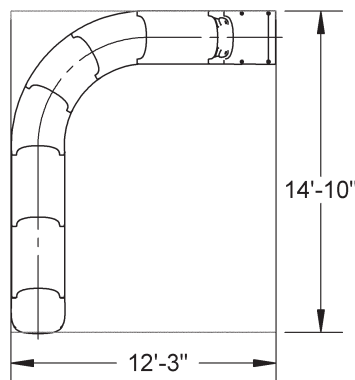

Style 19A - Left Turn Shown

Front View

Top View

Style 19A - Isometric View

19 LINEAR FEET RIVER RUN SERIES

Style 19B - Left Turn Shown

Front View

Top View

Style 19B - Isometric View

23 LINEAR FEET RIVER RUN SERIES

Style 23A - Left Turn Shown

Front View

Top View

Style 23A - Isometric View

24 LINEAR FEET RIVER RUN SERIES

Style 24A - Left Turn Shown

Front View

Top View

Style 24A - Isometric View

RIVER RUN SERIES PRODUCT SELECTION GUIDE - CONTINUED

TIP: the part numbers represent approximate linear foot length of the slide.

24 LINEAR FEET RIVER RUN SERIES Style 24B - Left Turn Shown