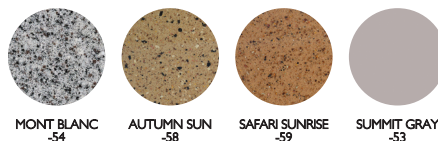

- LEFT TURN (part #RRS29A-CL-XX)
- RIGHT TURN (part #RRS29A-CR-XX)

PICK THE COLOR

- 51 TAN
- 52 GRAY
- 53 SUMMIT GRAY
- 54 MONT BLANC
- 55 PEBBLE
- 56 FASHION GRAY
- 57 CAPPUCCINO
- 58 AUTUMN SUN
- 59 SAFARI SUNRISE
- 60 STARRY NIGHT
- 61 SEASHELL

REPLACE THE XX IN THE PART NUMBERS TO INDICATE COLOR CODE WHEN ORDERING.

STANDARD COLORS

SPECIAL ORDER COLORS*

*Special Order Colors may result in longer lead times. Contact Customer Service at 800.824.4387 for more information.

PICK THE COLOR

- 51 TAN
- 52 GRAY
- 53 SUMMIT GRAY
- 54 MONT BLANC
- 55 PEBBLE
- 56 FASHION GRAY
- 57 CAPPUCCINO
- 58 AUTUMN SUN
- 59 SAFARI SUNRISE
- 60 STARRY NIGHT
- 61 SEASHELL

REPLACE THE XX IN THE PART NUMBERS TO INDICATE COLOR CODE WHEN ORDERING.