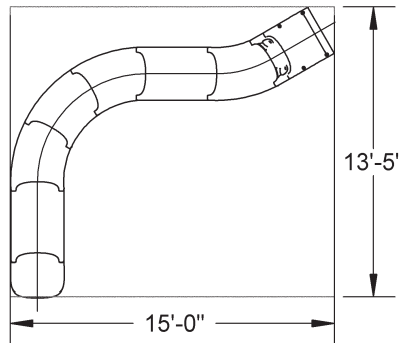

15 FT. GARDEN RIDE SLIDE

RIVER RUN SLIDEV (STYLE 24A)

RIVER RUN SERIES PRODUCT SELECTION GUIDE - DEALER COPY

TIP: the part numbers represent approximate linear foot length of the slide.

19 LINEAR FEET RIVER RUN SERIES

Style 19A - Left Turn Shown

Front View

Top View

Style 19A - Isometric View

19 LINEAR FEET RIVER RUN SERIES

Style 19B - Left Turn Shown

Front View

Top View

Style 19B - Isometric View

23 LINEAR FEET RIVER RUN SERIES

Style 23A - Left Turn Shown

Front View

Top View

Style 23A - Isometric View

24 LINEAR FEET RIVER RUN SERIES

Style 24A - Left Turn Shown

Front View

Top View

Style 24A - Isometric View

RIVER RUN SERIES PRODUCT SELECTION GUIDE - CONTINUED

TIP: the part numbers represent approximate linear foot length of the slide.

24 LINEAR FEET RIVER RUN SERIES Style 24B - Left Turn Shown