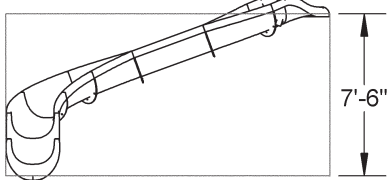

15 FT. GARDEN RIDE SLIDE

RIVER RUN SLIDEV (STYLE 24A)

RIVER RUN SERIES PRODUCT SELECTION GUIDE - DEALER COPY

TIP: the part numbers represent approximate linear foot length of the slide.

19 LINEAR FEET RIVER RUN SERIES

Style 19A - Left Turn Shown

Front View

Top View

Style 19A - Isometric View

19 LINEAR FEET RIVER RUN SERIES

Style 19B - Left Turn Shown

Front View

Top View

Style 19B - Isometric View

23 LINEAR FEET RIVER RUN SERIES

Style 23A - Left Turn Shown

Front View

Top View

Style 23A - Isometric View

24 LINEAR FEET RIVER RUN SERIES

Style 24A - Left Turn Shown

Front View

Top View

Style 24A - Isometric View

RIVER RUN SERIES PRODUCT SELECTION GUIDE - CONTINUED

TIP: the part numbers represent approximate linear foot length of the slide.

24 LINEAR FEET RIVER RUN SERIES Style 24B - Left Turn Shown