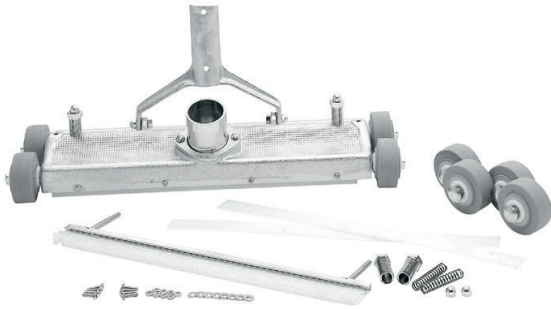

COMMERCIAL VACUUM HEAD

Suck-it-Up™ Commercial Vacuum Head

Chrome-plated cast brass. 450mm long x 140mm wide. Front and rear plastic wipers and nylon brush. Available with threaded control or open control yoke. Available for 40mm or 50mm vacuum hose diameter.

- Durable brass construction
- Chrome plated for corrosion protection
- Large vacuum coverage (450mm)
- Spare parts available

Cleaning Equipment

Model/Item No.	Description
A41346-0	Commercial Vacuum