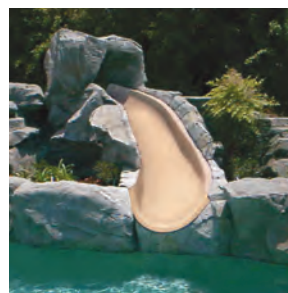

RESIN TRANSFER MOLDING (RTM) IN-POOL FURNITURE & CUSTOM SLIDES

Resin Transfer Molding (RTM) is a high-quality composite material that is lightweight and strong. Exclusive colors and visual textures designed to complement any outdoor space. UV resistant and salt pool friendly.

Seashell

BIGRIDE™ FIBERGLASS CUSTOM SLIDE

Taupe

Pewter Gray

Visit srsmith.com/inpoolfurniture or srsmith.com/slides for details.

Colors shown in this brochure are photographs of actual products and printed using advanced color matching technologies. We have made every attempt to provide a color sample that is true. For a larger sample, please contact S.R.Smith Customer Service customer care@srsmith.com • 800.824.4387

ROTOMOLDED DECK SLIDES

Durable, UV resistant and salt pool friendly. Solid and granite color options*

White

Blue

Taupe

Sandstone

Solid Gray

Gray Granite