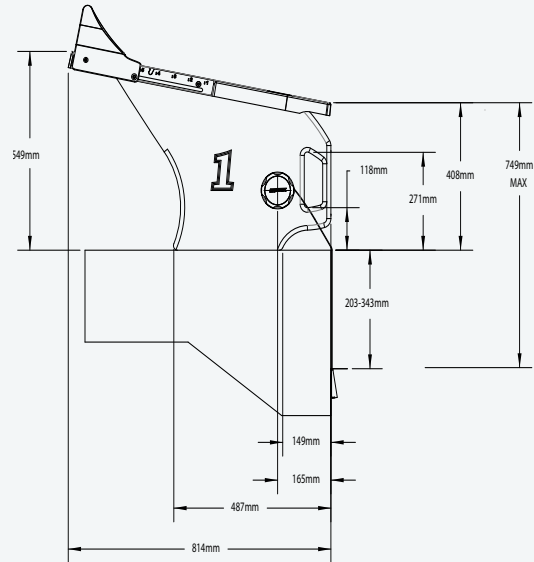

VELOCITY ADVANTAGE

Velocity Advantage starting blocks feature strong fiberglass platforms with track start wedge on an HDPE composite base, particularly suitable for bulkheads and endwall.

- The marine grade HDPE composite base easily mounts to pool decks or bulkheads with minimal drilling
- No earthing required. 41cm height makes it well suited for bulkheads and end walls
- The 71cm x 81cm footboard surface is covered with non-slip TrueTread™
- Track start wedge, adjustable to 5 positions, easily tucks under the footboard
- Patent pending integral backstroke start ledge is adjustable to five positions in accordance with FINA standards
- Includes backstroke device - three built in backstroke handholds – two center positions and one on each side
- Colorado & Daktronics timing system compatible
- Meets FINA competition pool rules and regulations

SPECIFICATIONS

TrueTread™

Velocity Advantage

Model/Item No.	Description	SHIPPING			
		Weight	Length	Width	Height
VELO-ADV-BK-T	Velocity Advantage with TrueTread™	53kg	94cm	86cm	71cm