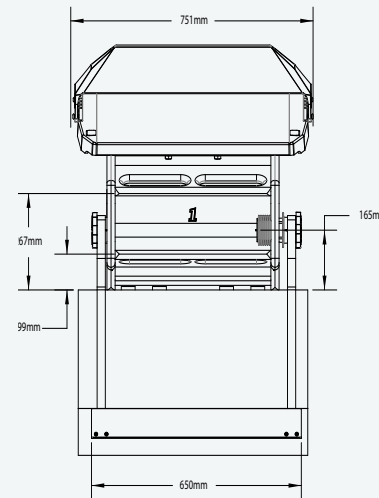

VELOCITY ADVANTAGE

Velocity Advantage starting blocks feature strong fiberglass platforms with track start wedge on an HDPE composite base, particularly suitable for bulkheads and endwall.

- The marine grade HDPE composite base easily mounts to pool decks or bulkheads with minimal drilling
- No earthing required. 41cm height makes it well suited for bulkheads and end walls
- The 71cm x 81cm footboard surface is covered with non-slip TrueTread™
- Track start wedge, adjustable to 5 positions, easily tucks under the footboard
- Patent pending integral backstroke start ledge is adjustable to five positions in accordance with FINA standards
- Includes backstroke device - three built in backstroke handholds – two center positions and one on each side
- Colorado & Daktronics timing system compatible
- Meets FINA competition pool rules and regulations

SPECIFICATIONS

TrueTread™

Velocity Advantage

Model/Item No.	Description	SHIPPING			
		Weight	Length	Width	Height
VELO-ADV-BK-T	Velocity Advantage with TrueTread™	53kg	94cm	86cm	71cm