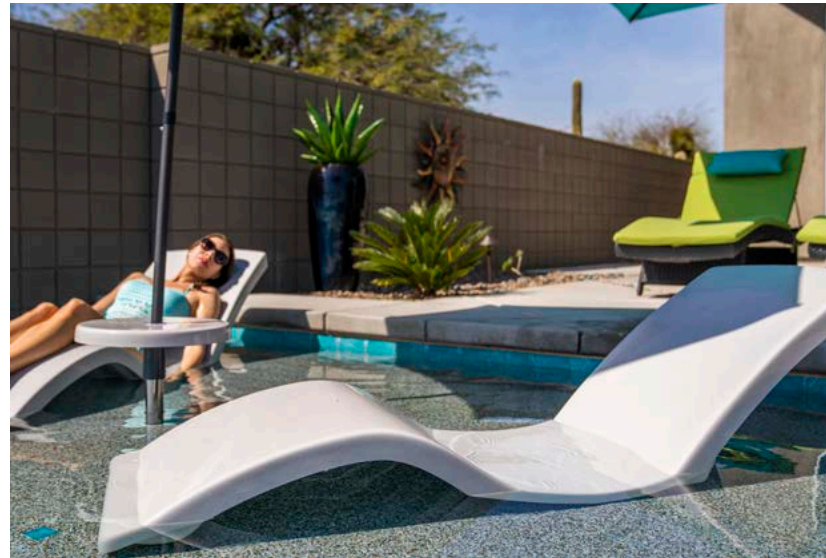

Resin Transfer Molding (RTM) In-Pool Furniture

A high-quality composite material that is lightweight and strong. Exclusive colors and visual textures designed to complement any outdoor space. UV-resistant and salt pool friendly.