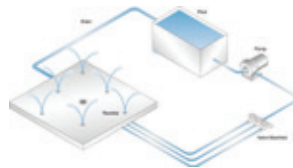

Something for Every Backyard

WetDek systems come in two main styles that offer flexibility and expandability. A stand-alone WetDek can be sized and shaped to fit virtually any backyard while the pool-side kit adds an extra element of fun. Each style offers multiple jetting configurations so that you can create a personalized interactive water experience.

Stand-Alone Kit*

Includes jets, drain, water reservoir, inline chlorinator, filter, valves, pump, and AquaDirector control box.

#Excludes piping runs and surfacing material.

Pool Kit*

Includes jets, drain, valves, and AquaDirector control box.

AquaDirector—Water Feature Control System

Provides multi-zone control and a host of interactive programs all in a single powerful package.

Commercial Applications

WetDek can be customized for use in commercial applications. Check local codes for requirements.