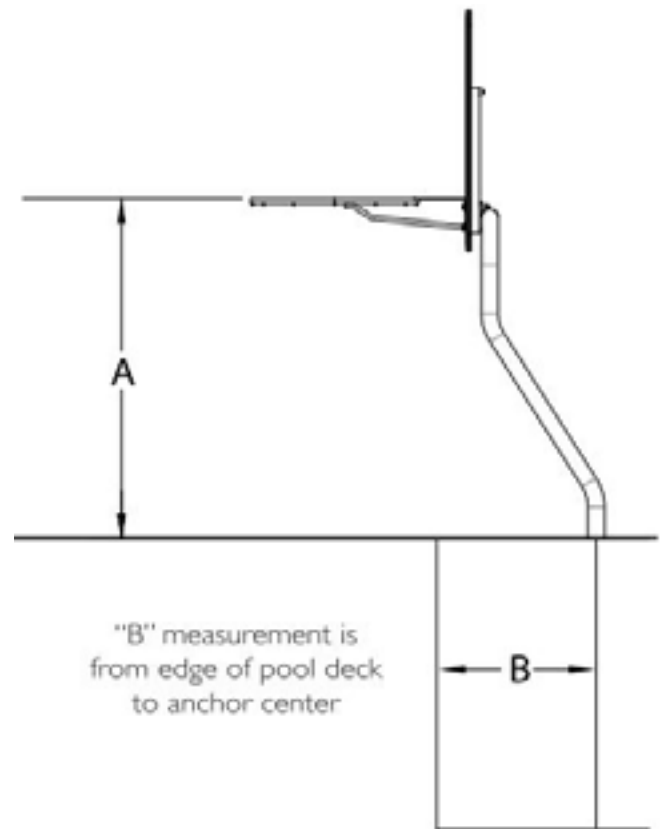

### RockSolid® Single Post

- 2.5" square stainless-steel, vinyl coated in SealedSteel®
- Height range (deck to rim) - 42" to 84"
- Setback range (center of post to pool edge) - 18" to 30"

### Swim N' Dunk Dual Post

- 1.90" OD - Stainless-Steel Vinyl Coated Black
- Height range (deck to rim) - 42" to 72"
- Setback range (center of post to pool edge) - 18" to 36"

Height (A) \_\_\_\_\_ Setback (B) \_\_\_\_\_

Height (A) \_\_\_\_\_ Setback (B) \_\_\_\_\_