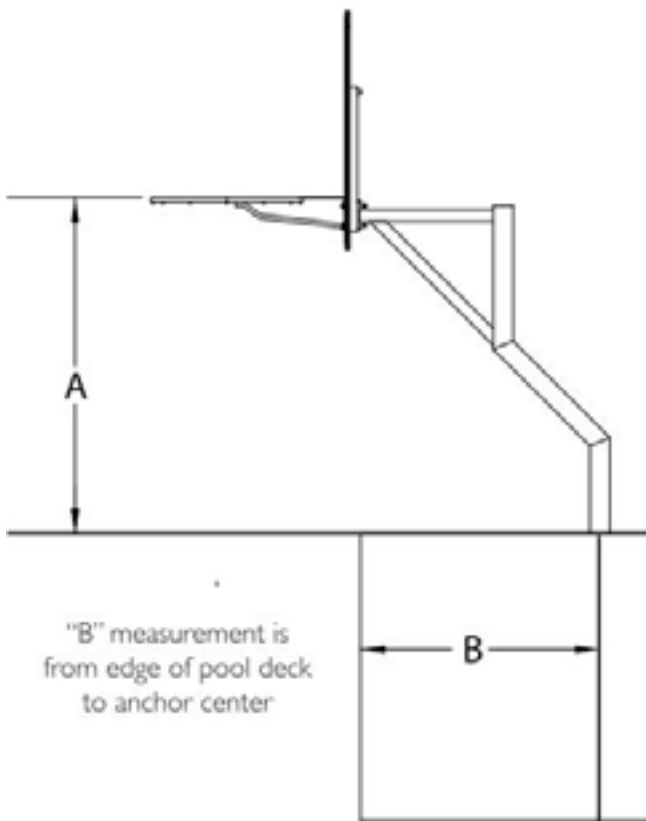

### RockSolid® Single Post

- 2.5" square stainless-steel, vinyl coated in SealedSteel®
- Height range (deck to rim) - 42" to 84"
- Setback range (center of post to pool edge) - 18" to 30"

### Swim N' Dunk Dual Post

- 1.90" OD - Stainless-Steel Vinyl Coated Black
- Height range (deck to rim) - 42" to 72"
- Setback range (center of post to pool edge) - 18" to 36"

Height (A) \_\_\_\_\_ Setback (B) \_\_\_\_\_